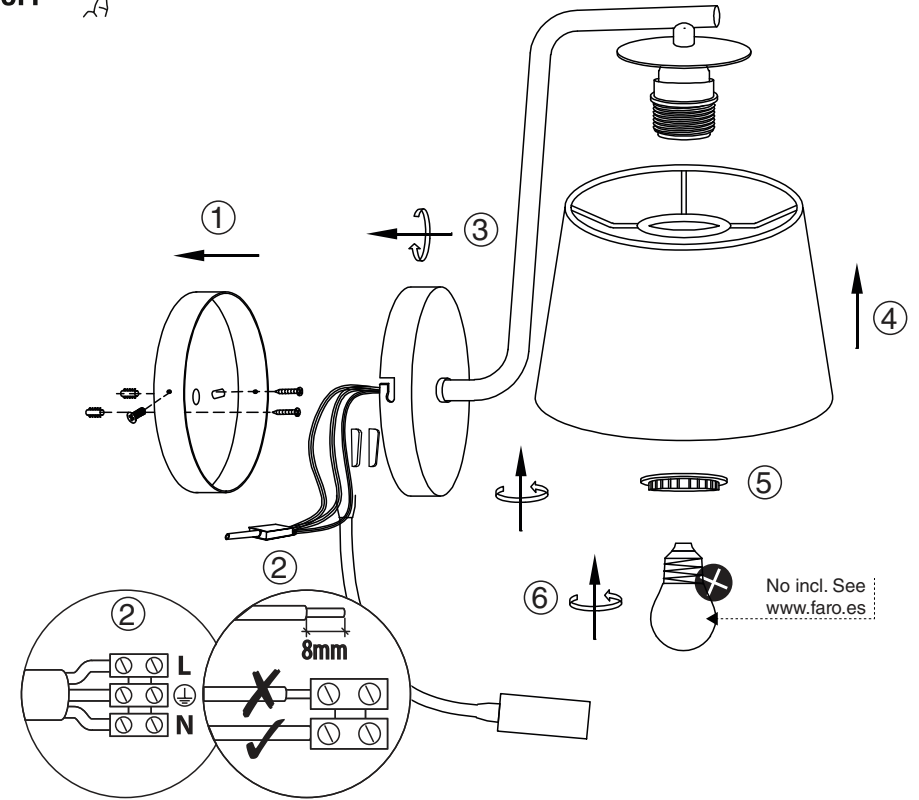

Refs. 29326, 29327, 29328

Refs. 29329, 29330, 29331

TECHNICAL FEATURES

1 X E27 MAX 15W LED no incl.

TECHNICAL FEATURES

1 X E27 MAX 15W LED no incl. + LED 3W 3000K 200LM incl

Together we take care of the planet