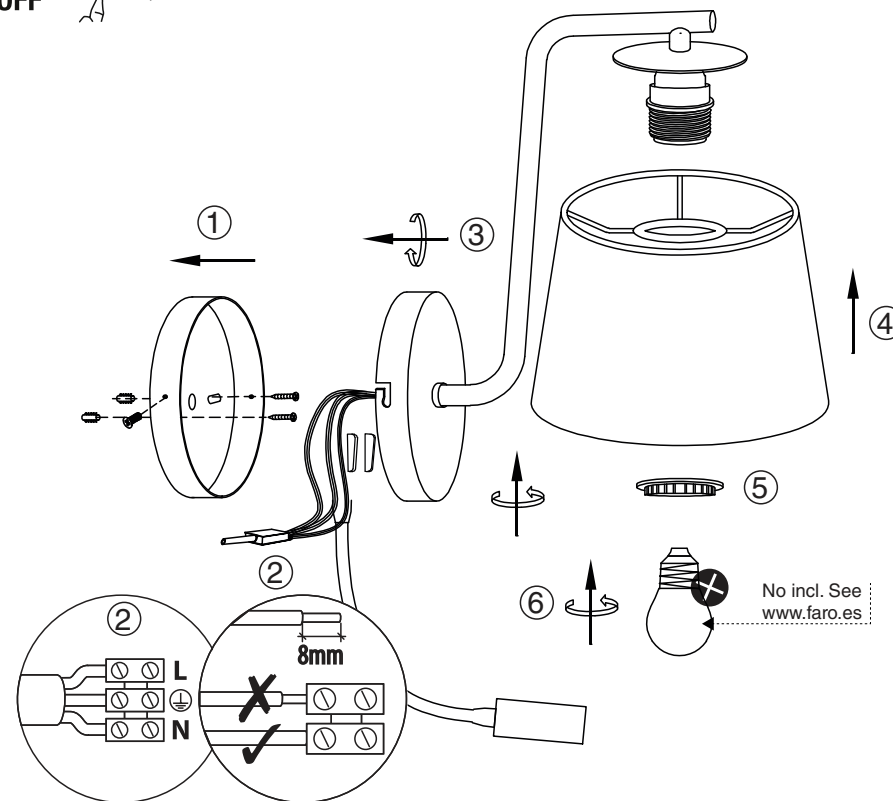

Refs. 29326, 29327, 29328

Refs. 29329, 29330, 29331

TECHNICAL FEATURES

1 X E27 MAX 15W LED no incl.

TECHNICAL FEATURES

1 X E27 MAX 15W LED no incl. + LED 3W 3000K 200LM incl

Together
we take care
of the planet