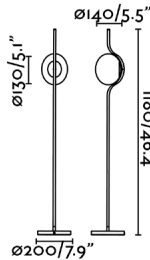

General characteristics

Fixation	Floor
Type	II
IP	20
voltage	220V-240V
Hertz	50/60Hz
Cable meters	2000mm
Switch type	Touch
Power	6W

Material

Body/Structure	Steel
Diffuser	Glass

Finish

Body/Structure	Shiny Gold
Diffuser	Opal