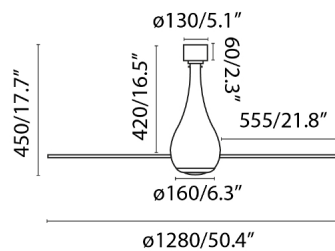

MINI ETERFAN is a ceiling fan with light with an industrial and modern style. This ceiling fan is ideal for the ventilation of areas ranging from 13m² to 17'6m² and has a low - consumption DC motor. It has 6 adjustable speeds with a 4 - 6 - 9 - 13 - 22 - 32W consumption and 51 - 77 - 103 - 129 - 155 - 185 revolutions per minute depending on speed. This matt black fan with black blades comes with a reverse function summer - winter, so you can also use it in winter, improving the efficiency of your heating system. Activated by remote control included.

Material

Body/Structure	Steel+Glass
Diffuser	Glass

Lighting characteristics

Light source included	Yes
Temperature	3000K
LM	709lm
CRI	>80
Energy classification	E

File download

Images	Download >
	Download >
2D / 3D	Download >
	Download >
BIM	Download >