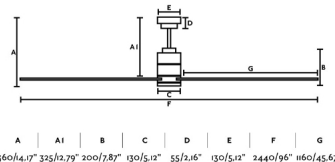

Ceiling fan with light extra large from 28m2. Operated by remote control (included) setted up with 6 dimmable speeds 15 - 20 - 25 - 30 - 35 - 56W and 50 - 55 - 60 - 65 - 70 - 78rpm. MANHATTAN has winter / summer function and it is suitable for inclining roof. Airflow: 269,12 m3 min / 9500 CFM.

General characteristics

Fixation	Ceiling
Type	I
IP	20
voltage	220V-240V
Hertz	50/60Hz
Power	19.9W
W	15-20-25-30-35-56
RPM	50-55-60-65-70-78
Airflow (m3/min)	269.12
Reverse function	Yes
Engine type	DC
No. of blades	9
Reversible blades	No
Pitched ceiling	Yes
Can be installed without seat post	No
Type of control included	Remote control

Material

Body/Structure	Steel
Diffuser	PC
Blade material	Aluminium

Lighting characteristics

Light source included	Yes
Temperature	3000K
Adjustable colour temperature	Yes
CRI	>=90
Energy classification	F
Colour temperature range	2700 - 3300 - 4600K