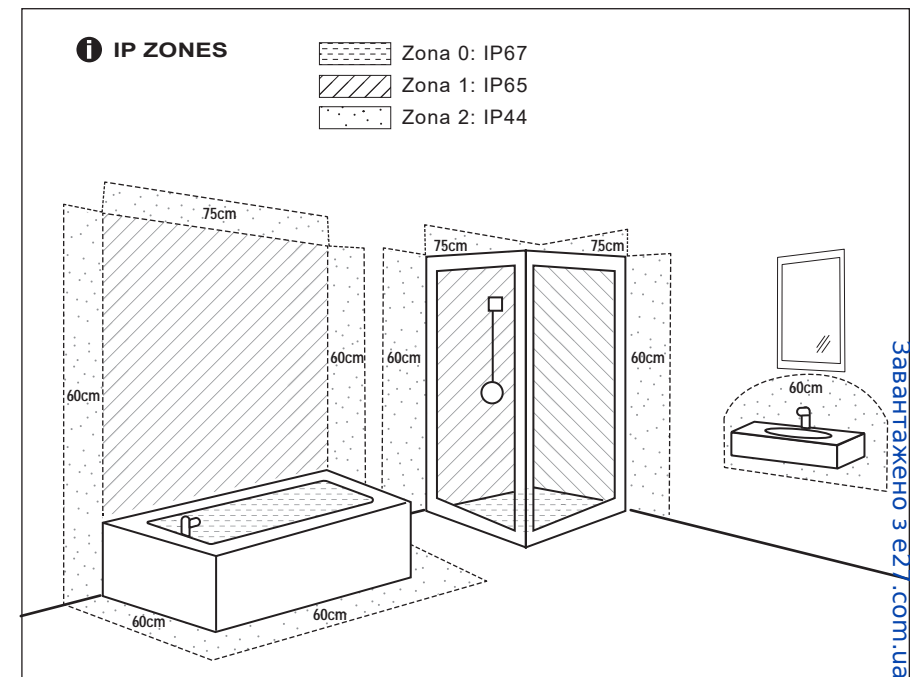

TECHNICAL FEATURES

1 x G9 max 6W LED no incl.

Together we take care of the planet

**Together
we take care
of the planet**

Together we take care of the planet.

This is why we reduce paper consumption. Please refer to the safety, maintenance and warranty instructions at www.faro.es. If you cannot access it, call us at +34 937 723 965 or write to export@faro.es.