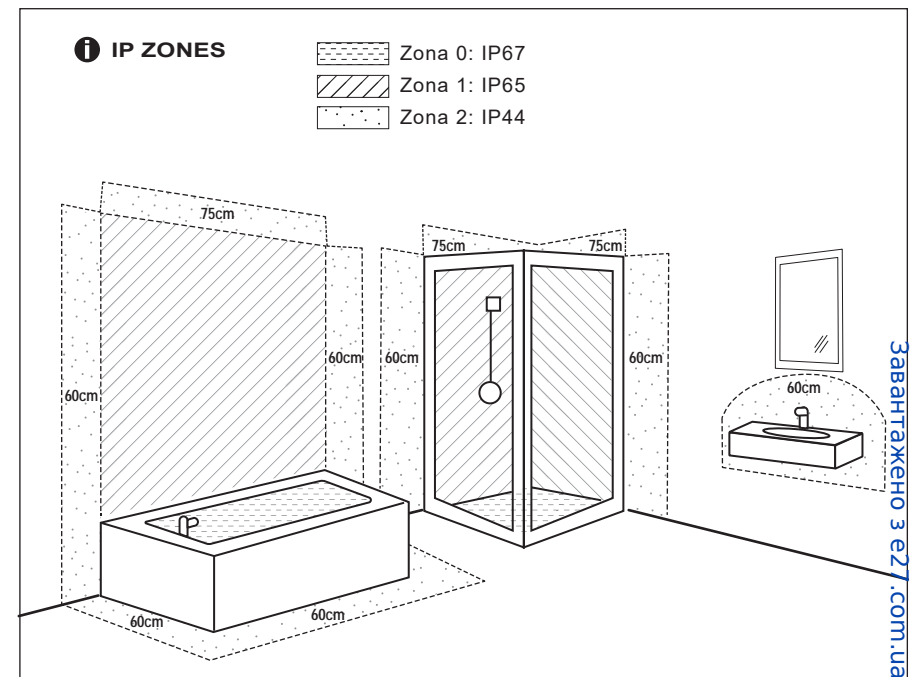

TECHNICAL FEATURES

1 x G9 max 6W LED no incl.

 Together we take care of the planet

**Together
we take care
of the planet**

Together we take care of the planet.

This is why we reduce paper consumption. Please refer to the safety, maintenance and warranty instructions at www.faro.es. If you cannot access it, call us at +34 937 723 965 or write to export@faro.es.