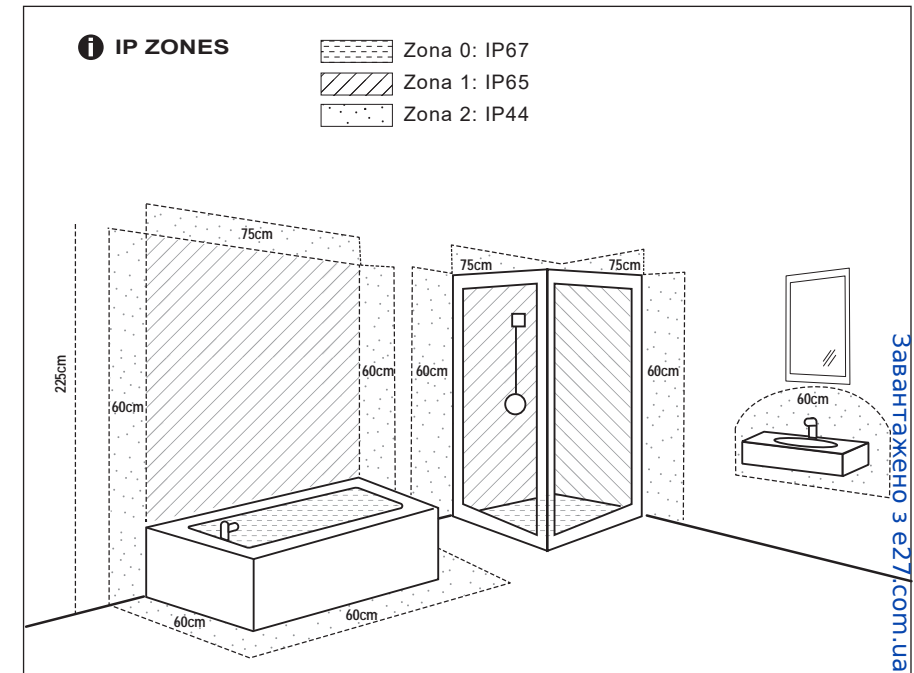

TECHNICAL FEATURES

LED 4W 3000K 300lm incl.

① Este producto contiene una fuente luminosa de la clase eficiencia energética G
This product contains a light source of energy efficiency class G

Together
we take care
of the planet