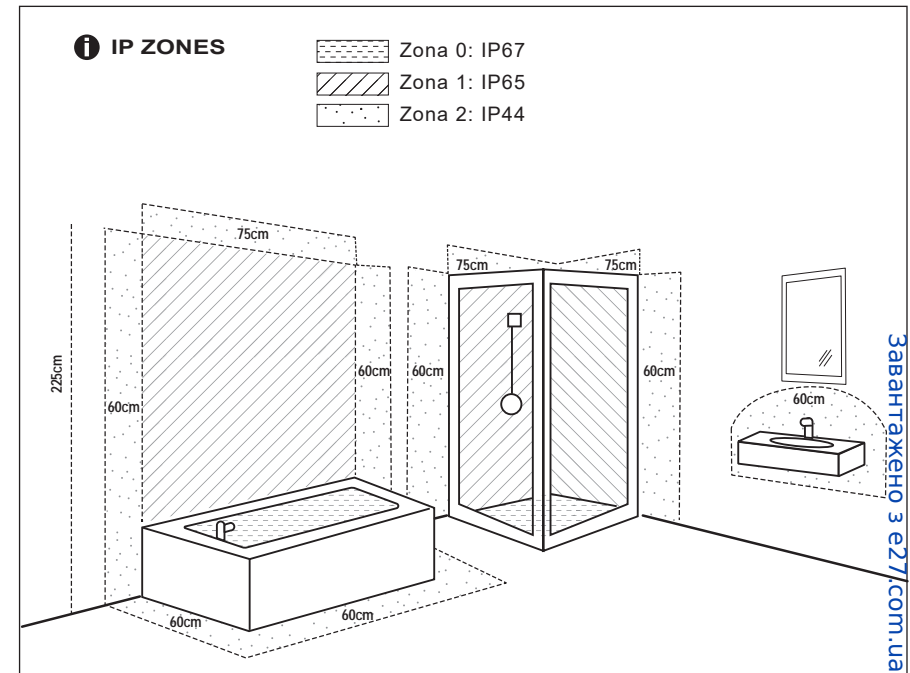

TECHNICAL FEATURES

LED 4W 3000K 300lm incl.

① Este producto contiene una fuente luminosa de la clase eficiencia energética G
This product contains a light source of energy efficiency class G

Together
we take care
of the planet