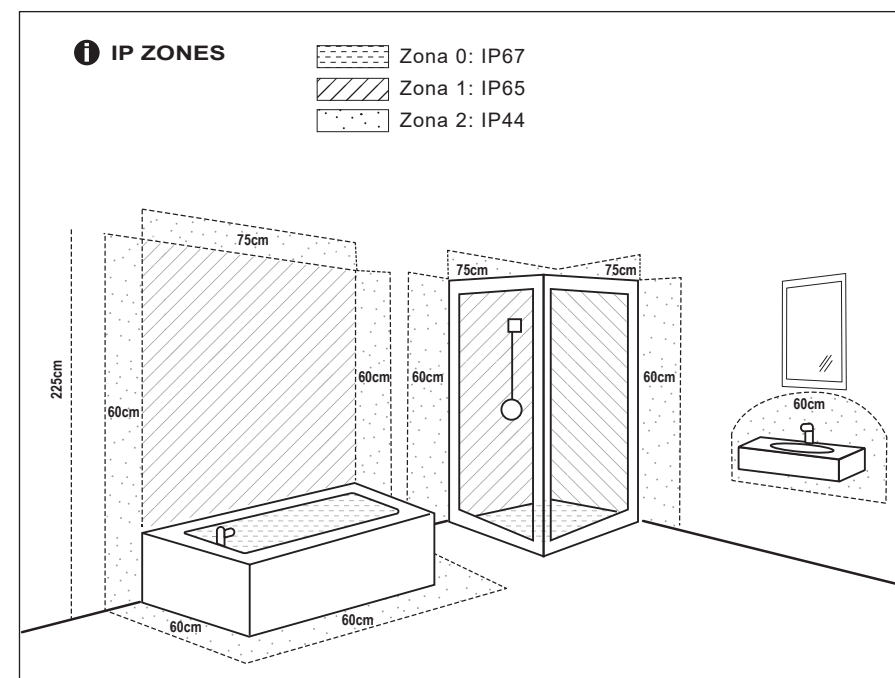

TECHNICAL FEATURES

COB 4W LED 2700K 300LM

			IP44	100-240 V~	50/60 Hz	LED	LED
		CE	EAC				
		Together we take care of the planet					

① Este producto contiene una fuente luminosa de la clase eficiencia energética G
This product contains a light source of energy efficiency class G