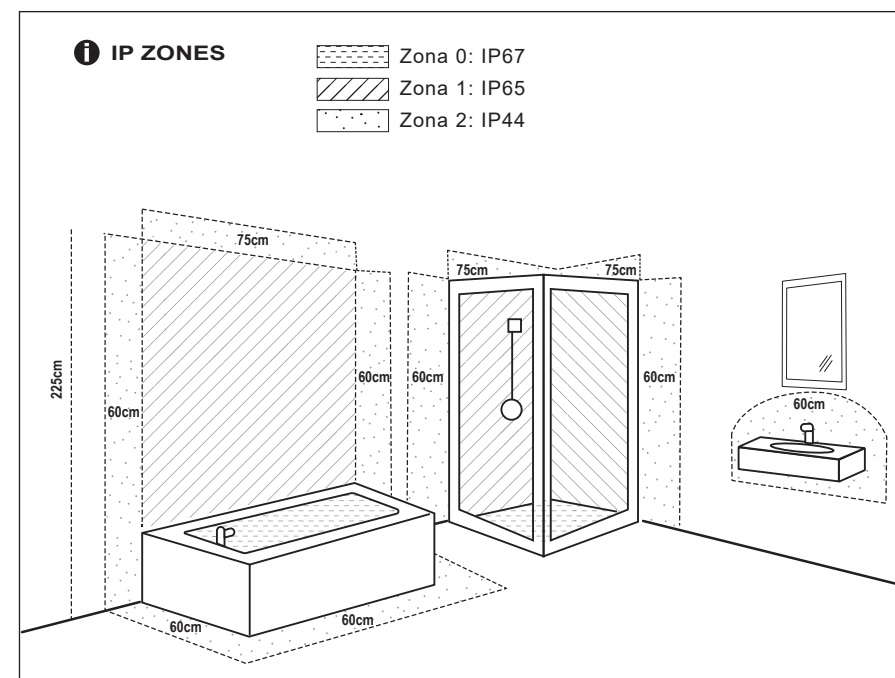

TECHNICAL FEATURES

COB 4W LED 2700K 300LM

			IP44	100-240 V~	50/ 60 Hz	LED	LED
		CE	EAC				
		Together we take care of the planet					

① Este producto contiene una fuente luminosa de la clase eficiencia energética G
This product contains a light source of energy efficiency class G