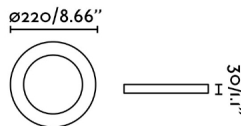

General characteristics

| | |
|----------------------|-----------|
| Fixation | Ceiling |
| Type | I |
| IP | 44 |
| voltage | 220V-240V |
| Hertz | 50/60Hz |
| Flush box dimensions | ø195mm |
| Power | 20W |
| Cutting size | ø160mm |