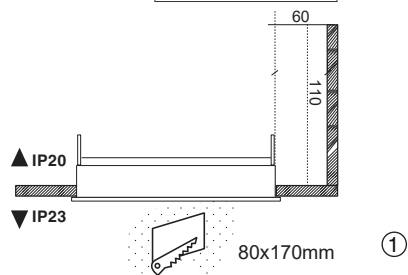

TECHNICAL FEATURES

ref. 43398 white
ref. 43408 black

ref. 43396 white
ref. 43406 black

ref. 43397 white
ref. 43407 black

Option 1 GU10 MAX 8W LED no incl.

Option 2 MR16 12V MAX 8W LED no incl.

Option 3 LED MODULE no incl.