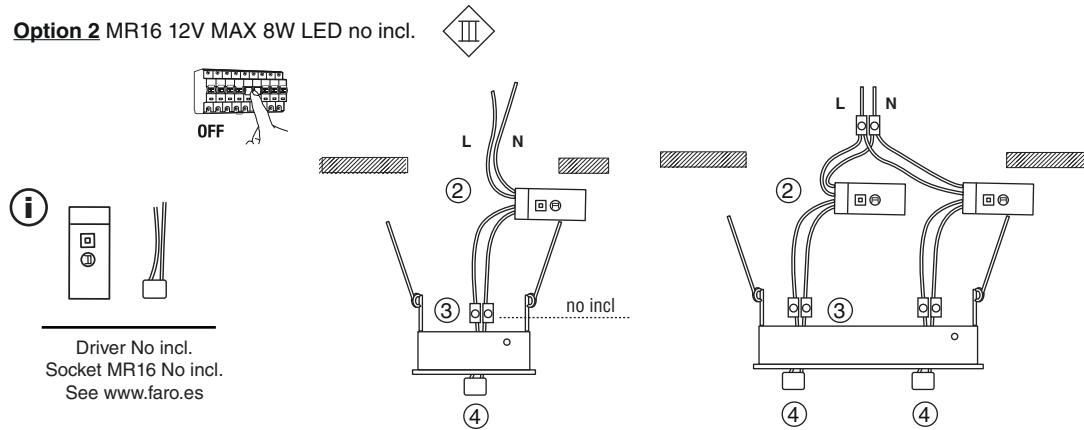

TECHNICAL FEATURES

ref. 43398 white
ref. 43408 black

ref. 43396 white
ref. 43406 black

ref. 43397 white
ref. 43407 black

Option 1 GU10 MAX 8W LED no incl.

Option 2 MR16 12V MAX 8W LED no incl.

Option 3 LED MODULE no incl.