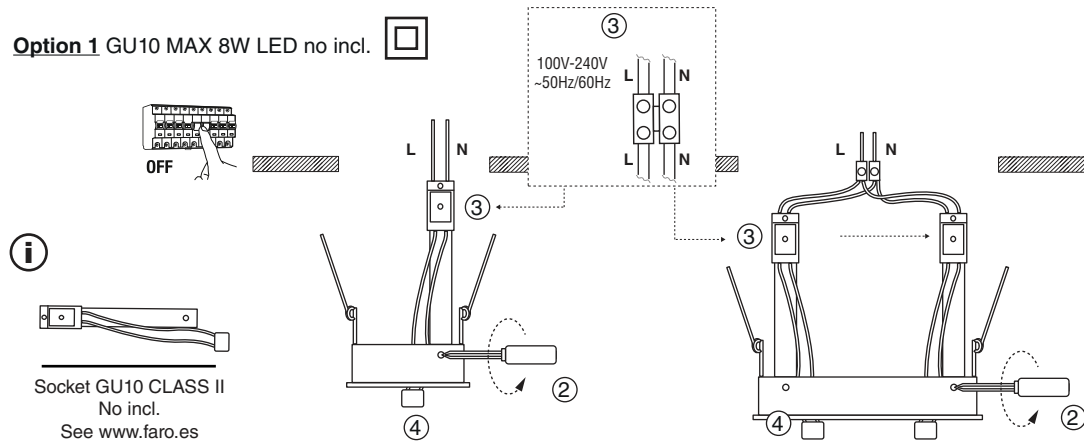

TECHNICAL FEATURES

ref. 43398 white
ref. 43408 black

ref. 43396 white
ref. 43406 black

ref. 43397 white
ref. 43407 black

Option 1 GU10 MAX 8W LED no incl.

Option 2 MR16 12V MAX 8W LED no incl.

Option 3 LED MODULE no incl.