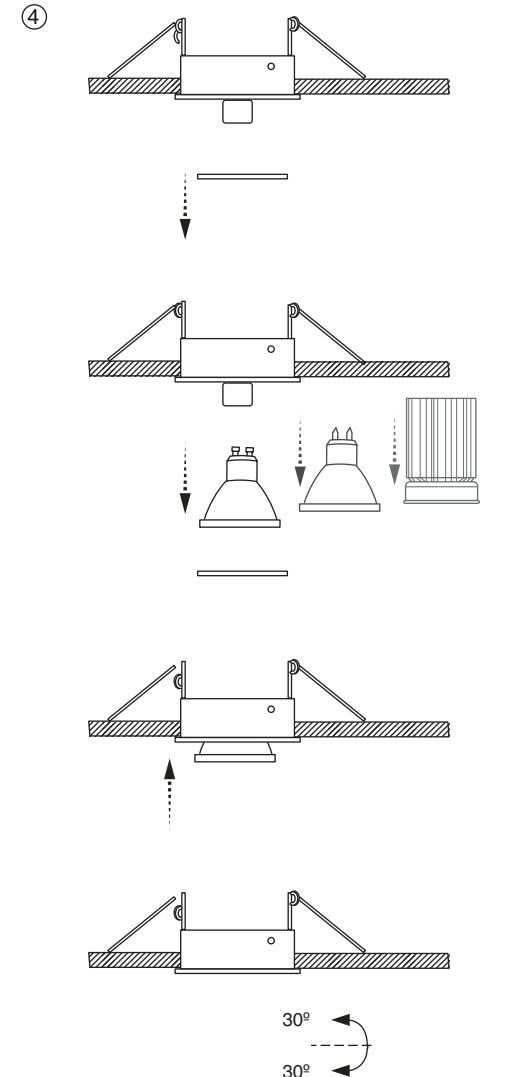

TECHNICAL FEATURES

ref. 43398 white
ref. 43408 black

ref. 43396 white
ref. 43406 black

ref. 43397 white
ref. 43407 black

Option 1 GU10 MAX 8W LED no incl.

Option 2 MR16 12V MAX 8W LED no incl.

Option 3 LED MODULE no incl.