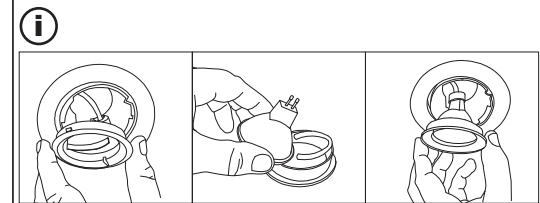

TECHNICAL FEATURES

ref. 43398 white
ref. 43408 black

ref. 43396 white
ref. 43406 black

ref. 43397 white
ref. 43407 black

Option 1 GU10 MAX 8W LED no incl.

Option 2 MR16 12V MAX 8W LED no incl.

Option 3 LED MODULE no incl.