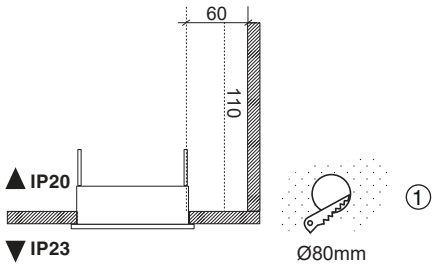

TECHNICAL FEATURES

ref. 43398 white
ref. 43408 black

ref. 43396 white
ref. 43406 black

ref. 43397 white
ref. 43407 black

Option 1 GU10 MAX 8W LED no incl.

Option 2 MR16 12V MAX 8W LED no incl.

Option 3 LED MODULE no incl.