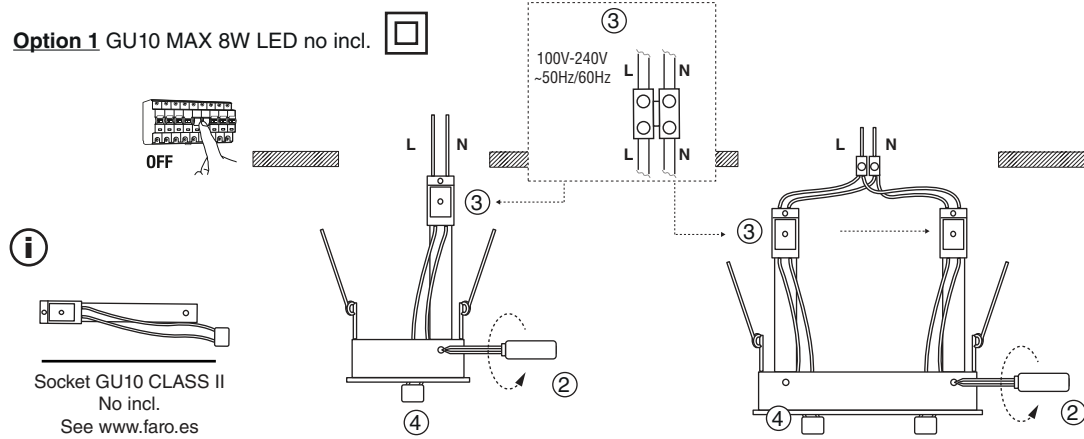

TECHNICAL FEATURES

ref. 43398 white
ref. 43408 black

ref. 43396 white
ref. 43406 black

ref. 43397 white
ref. 43407 black

Option 1 GU10 MAX 8W LED no incl.

Option 2 MR16 12V MAX 8W LED no incl.

Option 3 LED MODULE no incl.