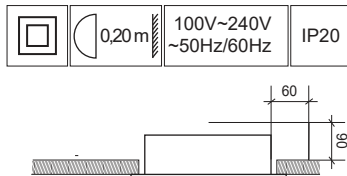

LIGHT SOURCE OPTIONS - OPCIONES DE FUENTE DE LUZ

GU10 MAX 8W LED (not included)
socket - portalámparas (not included)

MR16 12V MAX 8W LED (not included)
socket - portalámparas (not included)
gear - equipo (not included)