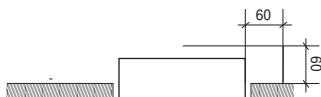

LIGHT SOURCE OPTIONS - OPCIONES DE FUENTE DE LUZ

GU10 MAX 8W LED (not included)
socket - portalámparas (not included)

MR16 12V MAX 8W LED (not included)
socket - portalámparas (not included)
gear - equipo (not included)