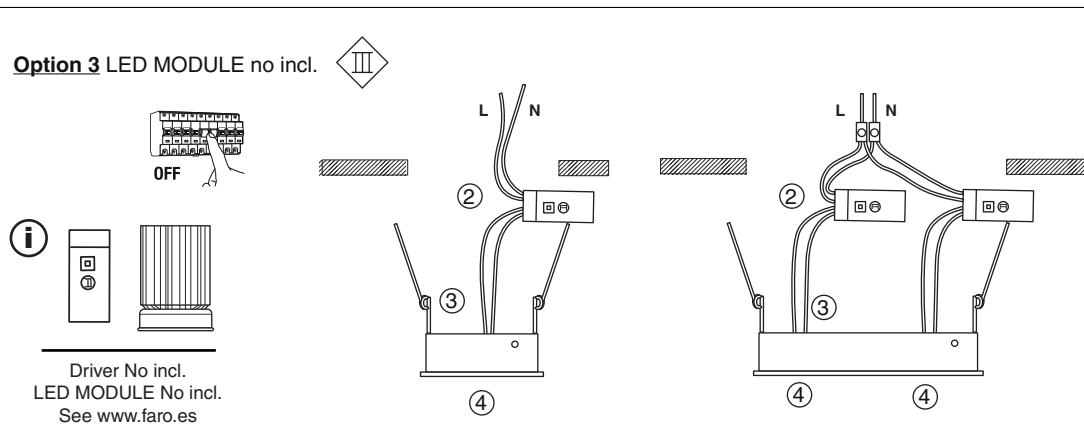

Option 3 LED MODULE no incl.