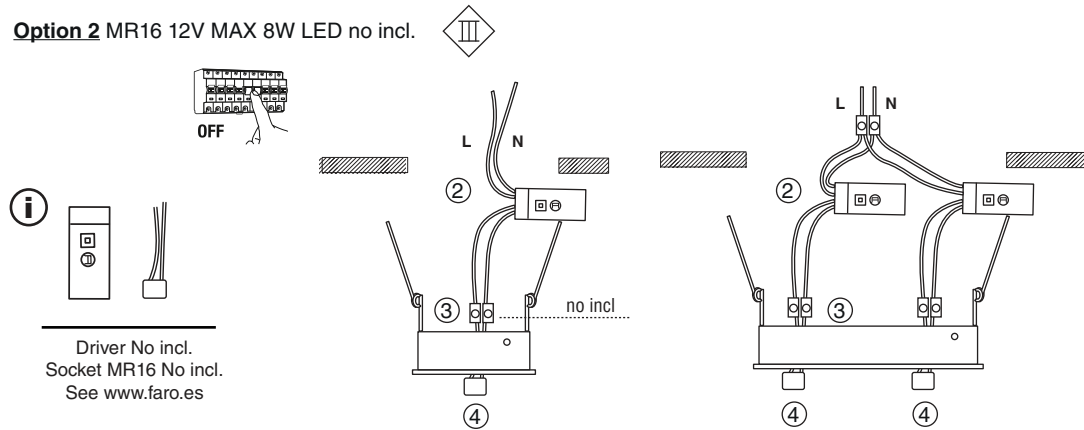

TECHNICAL FEATURES

ref. 43398 white
ref. 43408 black

ref. 43396 white
ref. 43406 black

ref. 43397 white
ref. 43407 black

Together we take care of the planet

Option 1 GU10 MAX 8W LED no incl.

Option 2 MR16 12V MAX 8W LED no incl.