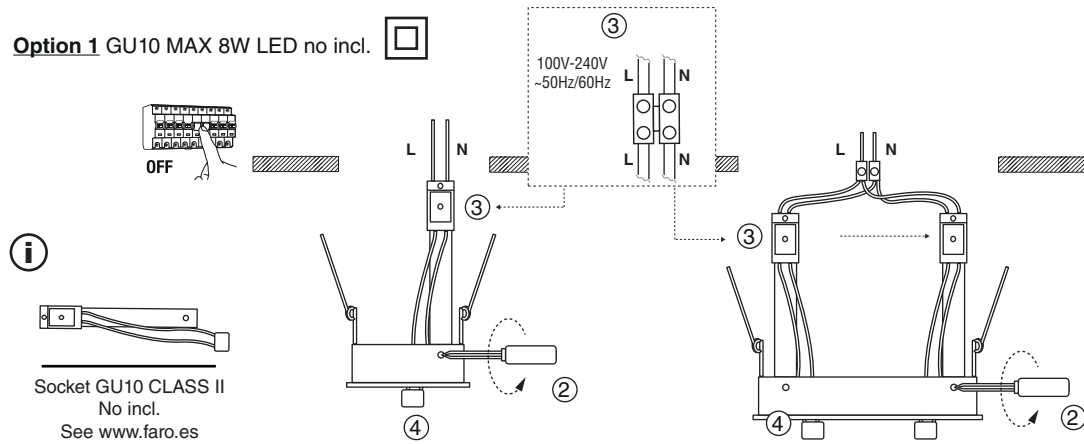

TECHNICAL FEATURES

ref. 43398 white
ref. 43408 black

ref. 43396 white
ref. 43406 black

ref. 43397 white
ref. 43407 black

Together we take care of the planet

Option 1 GU10 MAX 8W LED no incl.

Option 2 MR16 12V MAX 8W LED no incl.