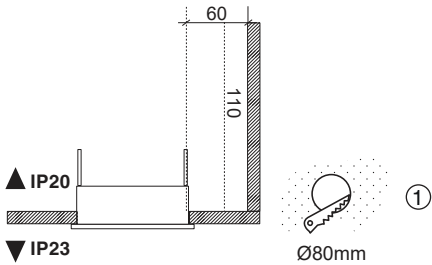

TECHNICAL FEATURES

ref. 43398 white
ref. 43408 black

ref. 43396 white
ref. 43406 black

ref. 43397 white
ref. 43407 black

Together we take care of the planet

Option 1 GU10 MAX 8W LED no incl.

Option 2 MR16 12V MAX 8W LED no incl.