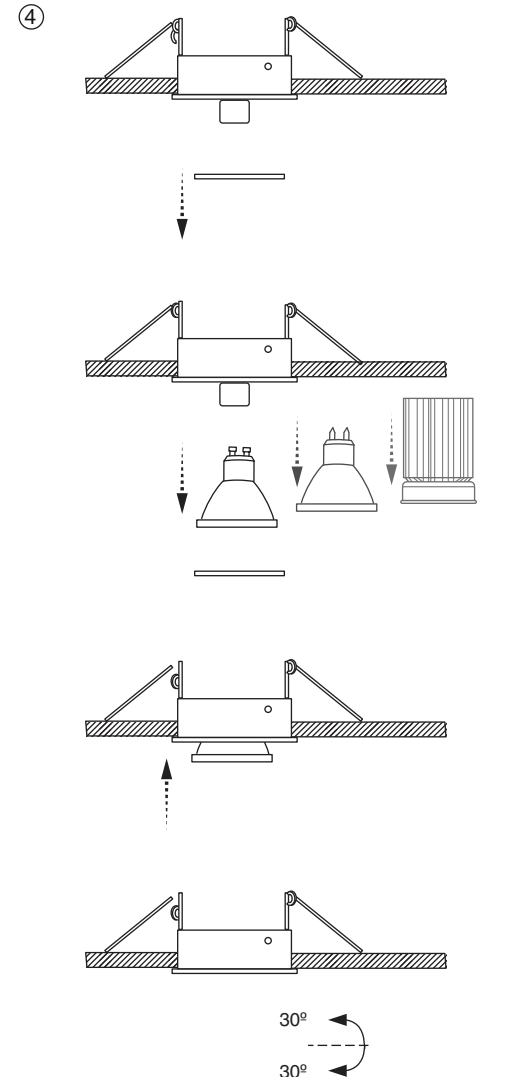

Option 3 LED MODULE no incl.