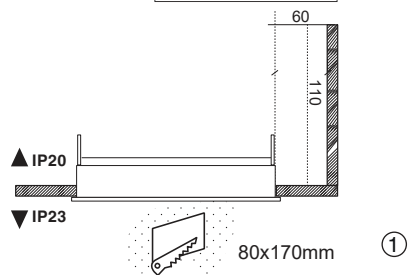

TECHNICAL FEATURES

ref. 43398 white
ref. 43408 black

ref. 43396 white
ref. 43406 black

ref. 43397 white
ref. 43407 black

Together we take care of the planet

Option 1 GU10 MAX 8W LED no incl.

Option 2 MR16 12V MAX 8W LED no incl.