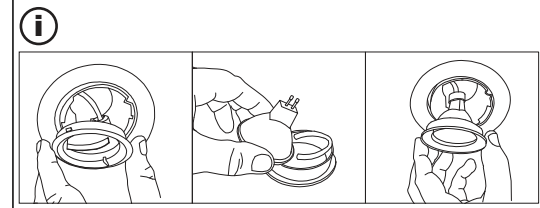

Option 3 LED MODULE no incl.