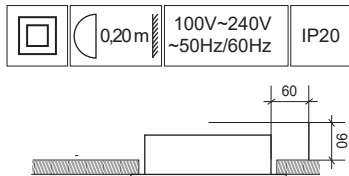

3 12V

4 no incl

5

6

LIGHT SOURCE OPTIONS - OPCIONES DE FUENTE DE LUZ

GU10 MAX 8W LED (not included)
socket - portalámparas (not included)

MR16 12V MAX 8W LED (not included)
socket - portalámparas (not included)
gear - equipo (not included)