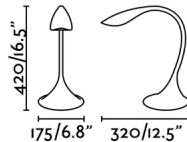

General characteristics

Fixation	Table
Type	II
IP	20
voltage	100V-240V
Hertz	50/60Hz
Cable meters	1800mm
Switch type	On/Off
Power	6W

Material

Body/Structure	ABS+Silicone
Diffuser	PMMA

Finish

Body/Structure	Matt White
Diffuser	Opal