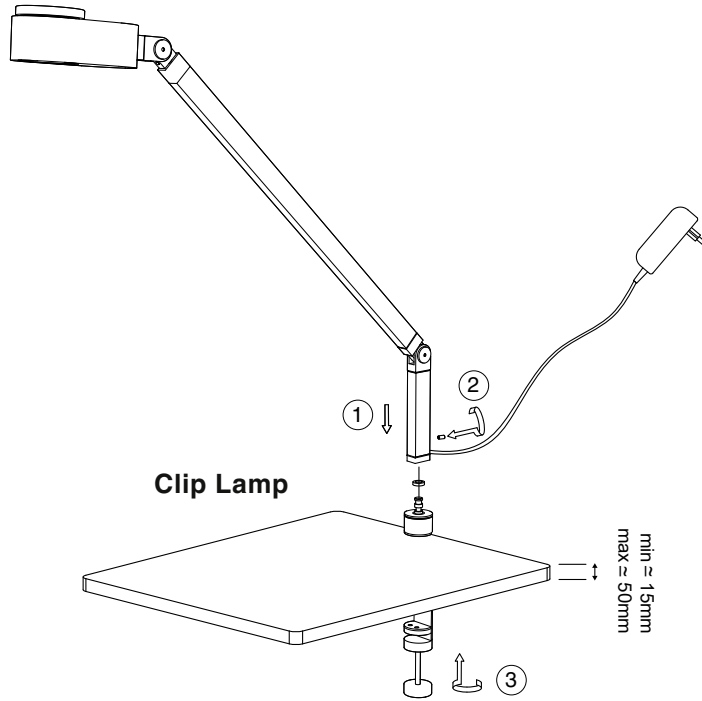

reddot award 2019
winner

INVITING

off 100%

Color light Controller
2700K - 4800K

			This product contains a light source of energy efficiency class F Este producto contiene una fuente luminosa de eficiencia energética F		