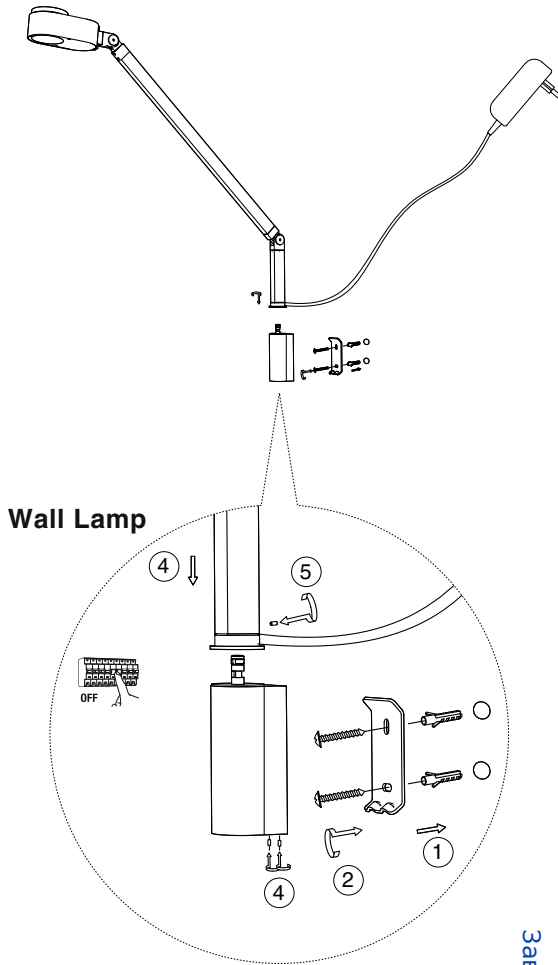

reddot award 2019
winner

INVITING

off 100%

Color light Controller
2700K - 4800K

			This product contains a light source of energy efficiency class F Este producto contiene una fuente luminosa de eficiencia energética F		