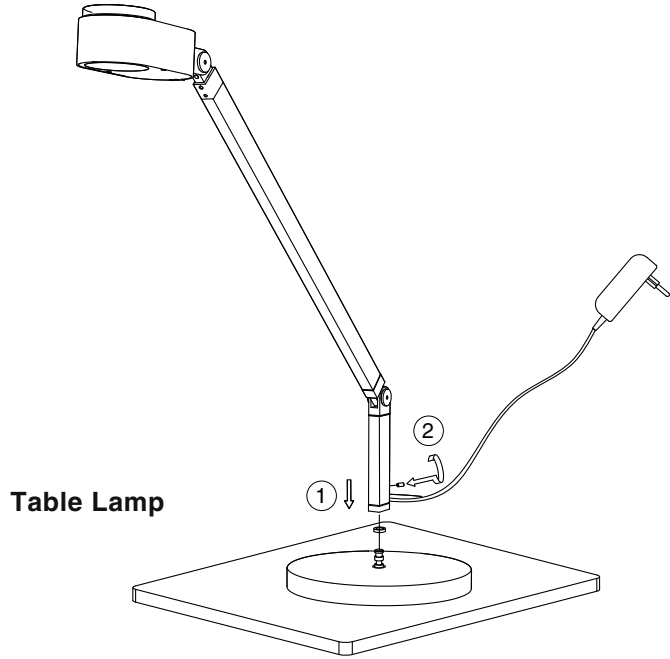

reddot award 2019
winner

INVITING

off 100%

Color light Controller
2700K - 4800K

			This product contains a light source of energy efficiency class F Este producto contiene una fuente luminosa de eficiencia energética F		