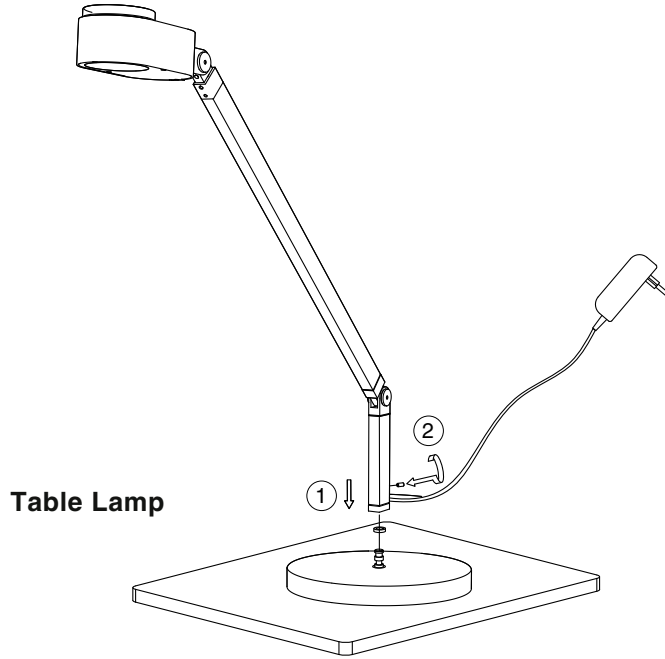

reddot award 2019
winner

INVITING

off 100%

Color light Controller
2700K - 4800K

		This product contains a light source of energy efficiency class F Este producto contiene una fuente luminosa de eficiencia energética F	