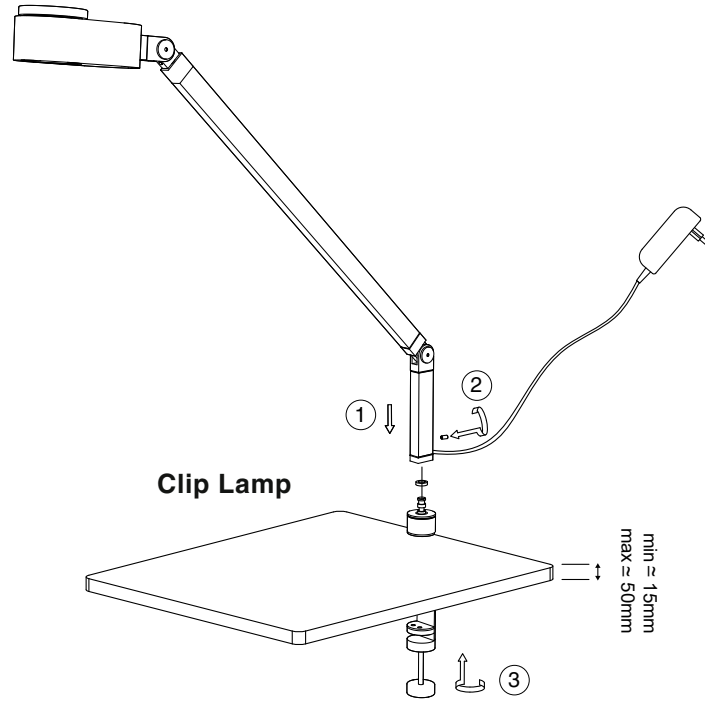

reddot award 2019
winner

INVITING

off 100%

Color light Controller
2700K - 4800K

		This product contains a light source of energy efficiency class F Este producto contiene una fuente luminosa de eficiencia energética F	