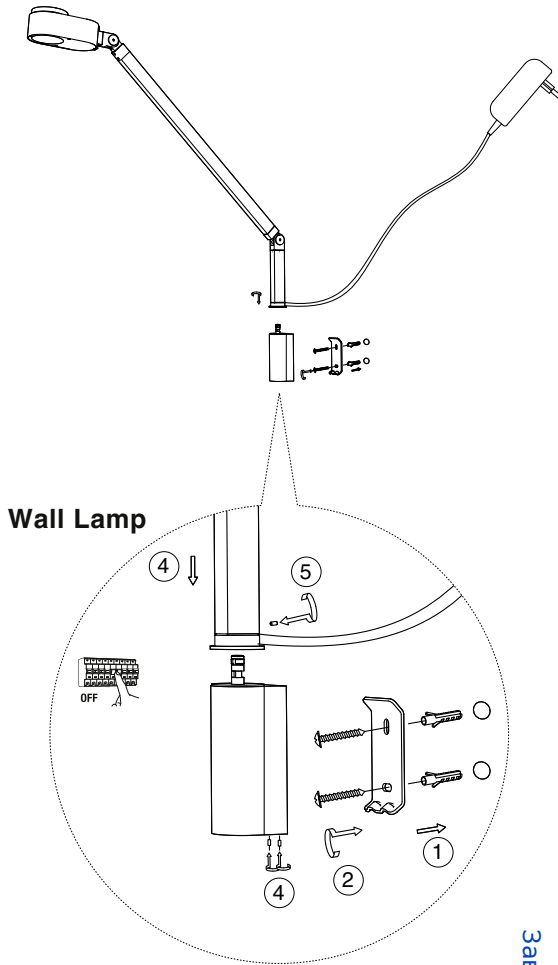

reddot award 2019
winner

INVITING

off 100%

Color light Controller
2700K - 4800K

		This product contains a light source of energy efficiency class F Este producto contiene una fuente luminosa de eficiencia energética F	