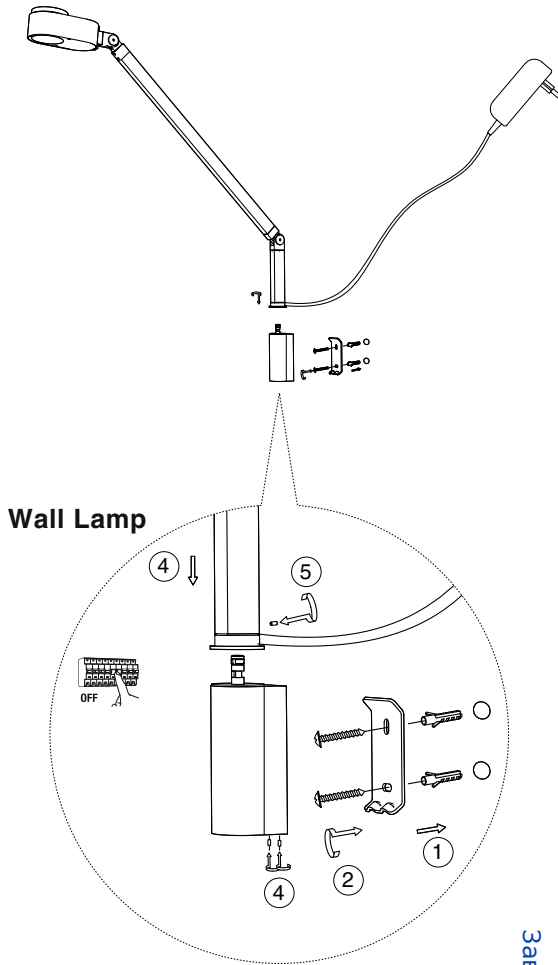

reddot award 2019  
winner

**INVITING**

off 100%

Color light Controller  
2700K - 4800K

|  |  |  |
|--|--|--|
|  | This product contains a light source of energy efficiency class F<br>Este producto contiene una fuente luminosa de eficiencia energética F |  |
|  |  |  |
|  |  |  |
|  |  |  |