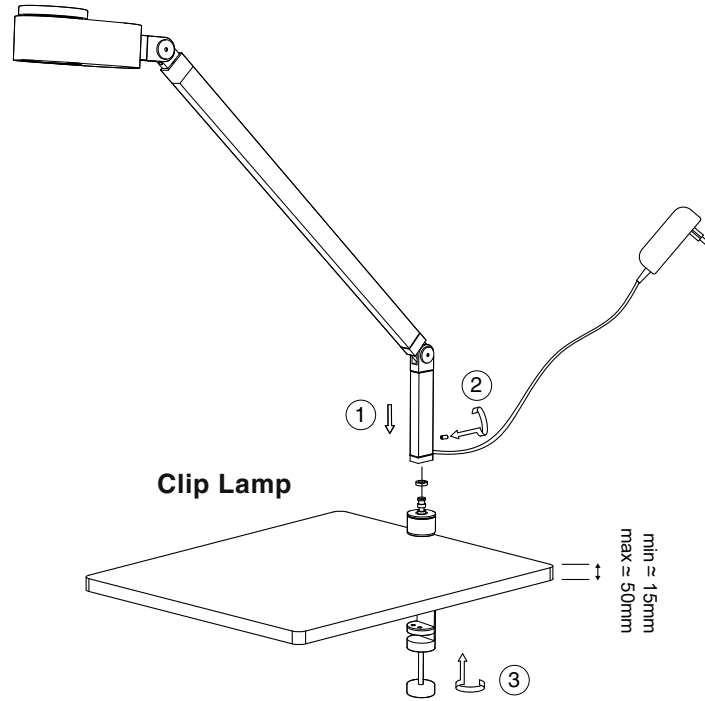

reddot award 2019  
winner

**INVITING**

off 100%

Color light Controller  
2700K - 4800K

|  |  |  |
|--|--|--|
|  | This product contains a light source of energy efficiency class F<br>Este producto contiene una fuente luminosa de eficiencia energética F |  |
|  |  |  |
|  |  |  |
|  |  |  |