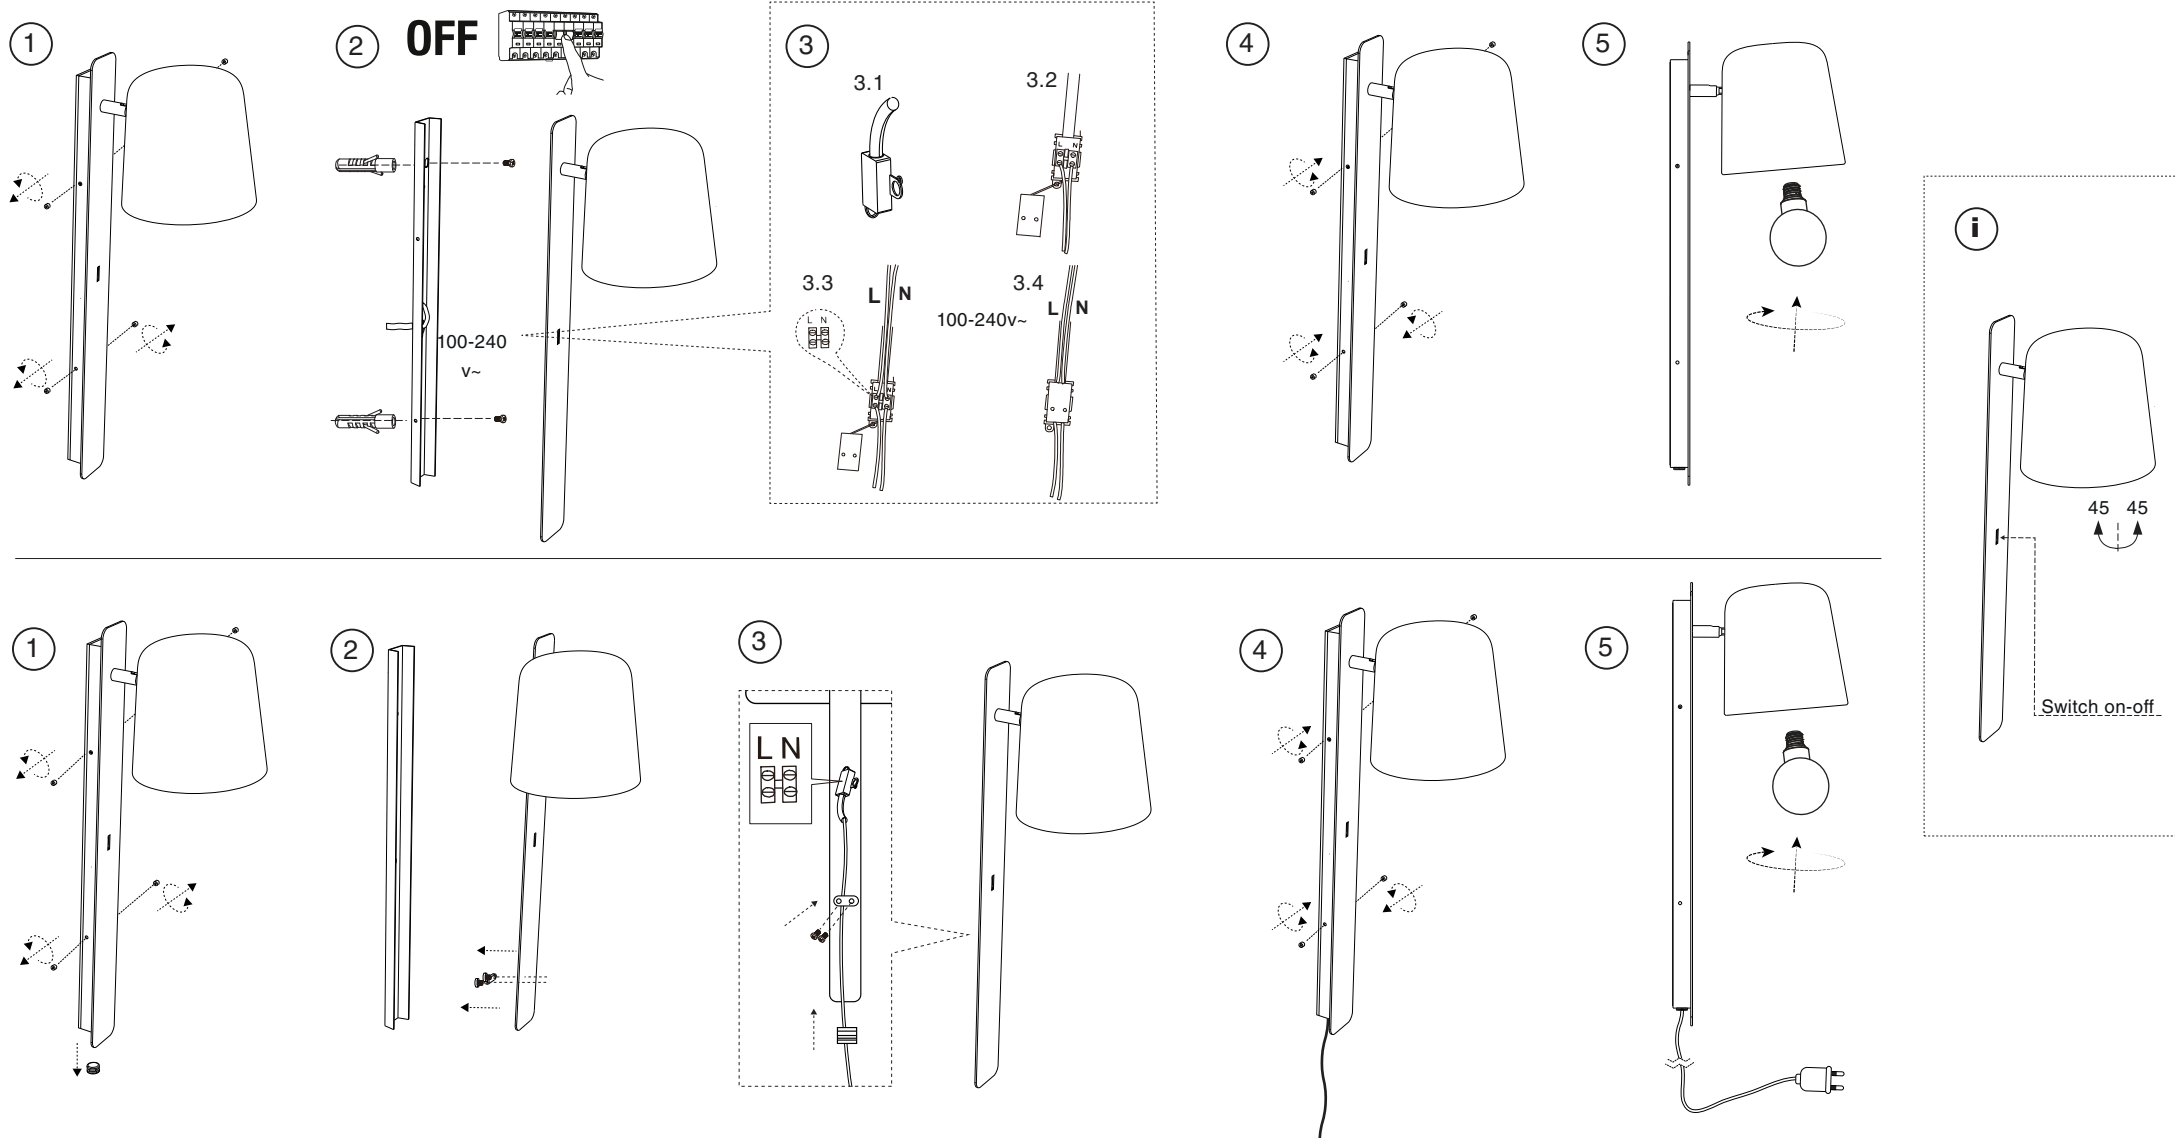

2 installation options:

TECHNICAL FEATURES

1 X E27 MAX 15W LED no incl.

Together
we take care
of the planet

Together we take care of the planet.

This is why we reduce paper consumption. Please refer to the safety, maintenance and warranty instructions at www.faro.es. If you cannot access it, call us at +34 937 723 965 or write to export@faro.es.