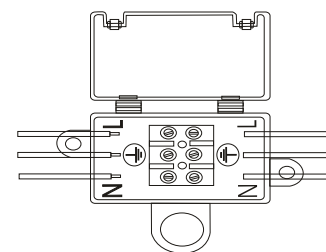

i

TECHNICAL FEATURES

1 x E27 MAX 15W LED no incl