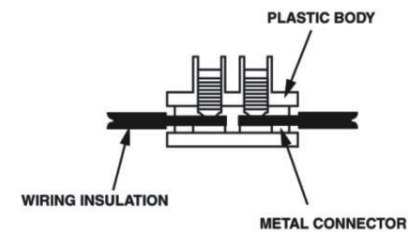

i

TECHNICAL FEATURES

1 x E27 MAX 15W LED no incl