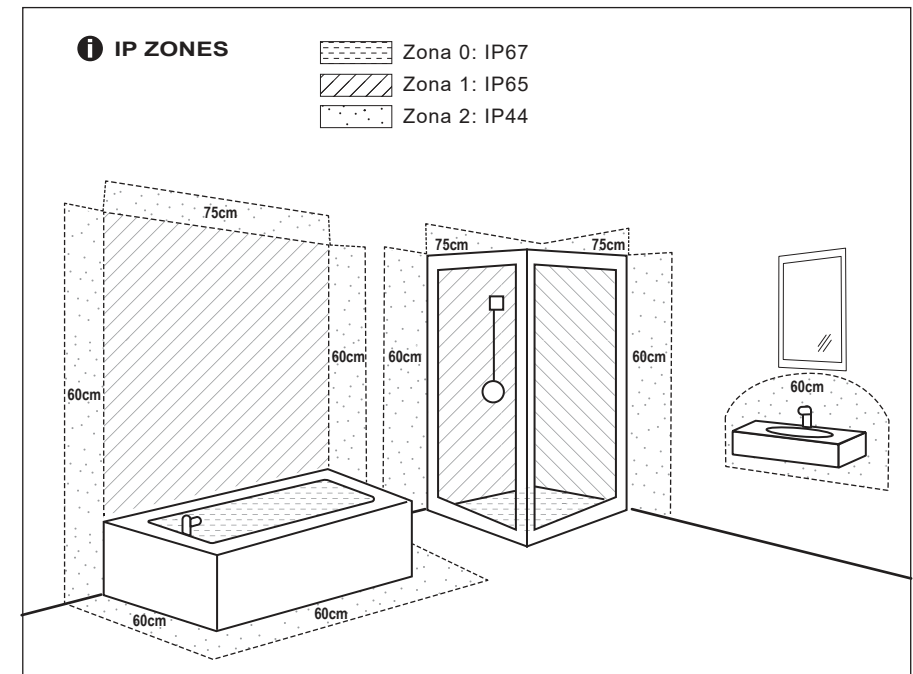

TECHNICAL FEATURES

1 x E27 max 15W LED no incl.

Together we take care of the planet

Together
we take care
of the planet

Together we take care of the planet.

This is why we reduce paper consumption. Please refer to the safety, maintenance and warranty instructions at www.faro.es. If you cannot access it, call us at +34 937 723 965 or write to export@faro.es.