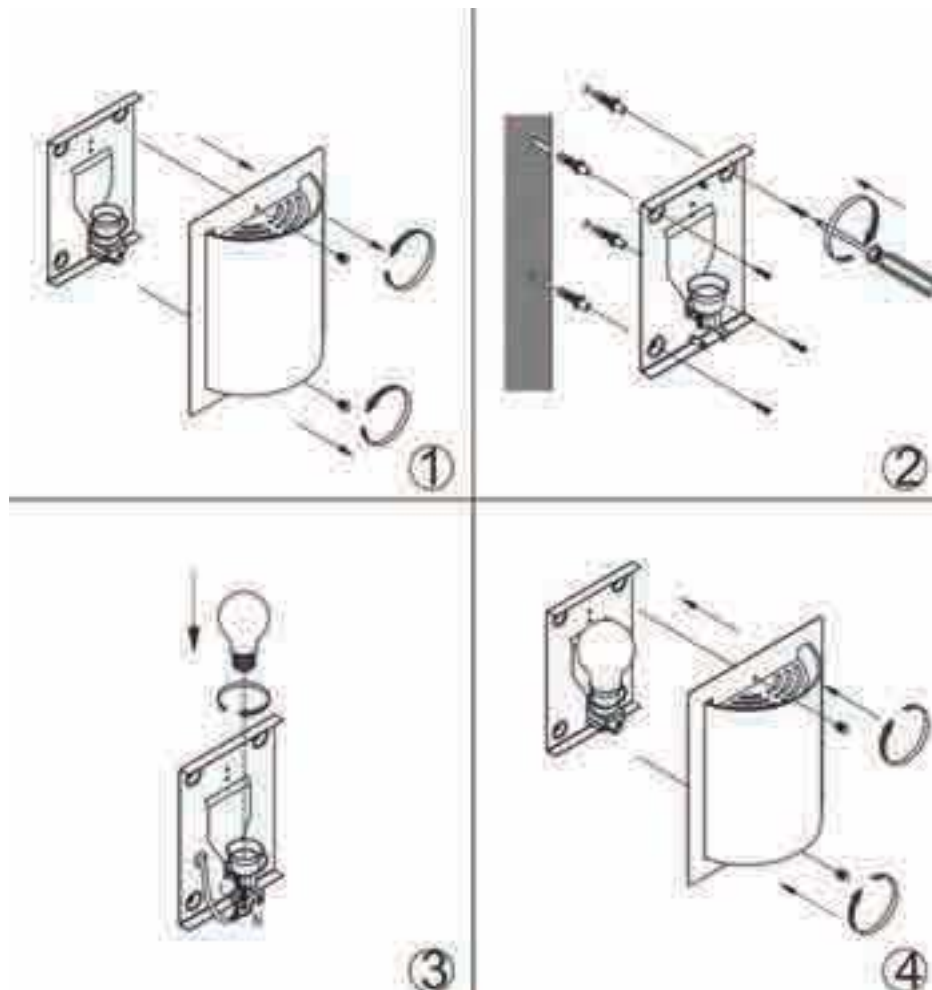

62987

62986

TECHNICAL FEATURES

ref. 62987 1 x E27 max.15W LED no incl.
ref. 62986 2 x E27 max.15W LED no incl.

**Together
we take care
of the planet**

Together we take care of the planet.

This is why we reduce paper consumption. Please refer to the safety, maintenance and warranty instructions at www.faro.es. If you cannot access it, call us at +34 937 723 965 or write to export@faro.es.