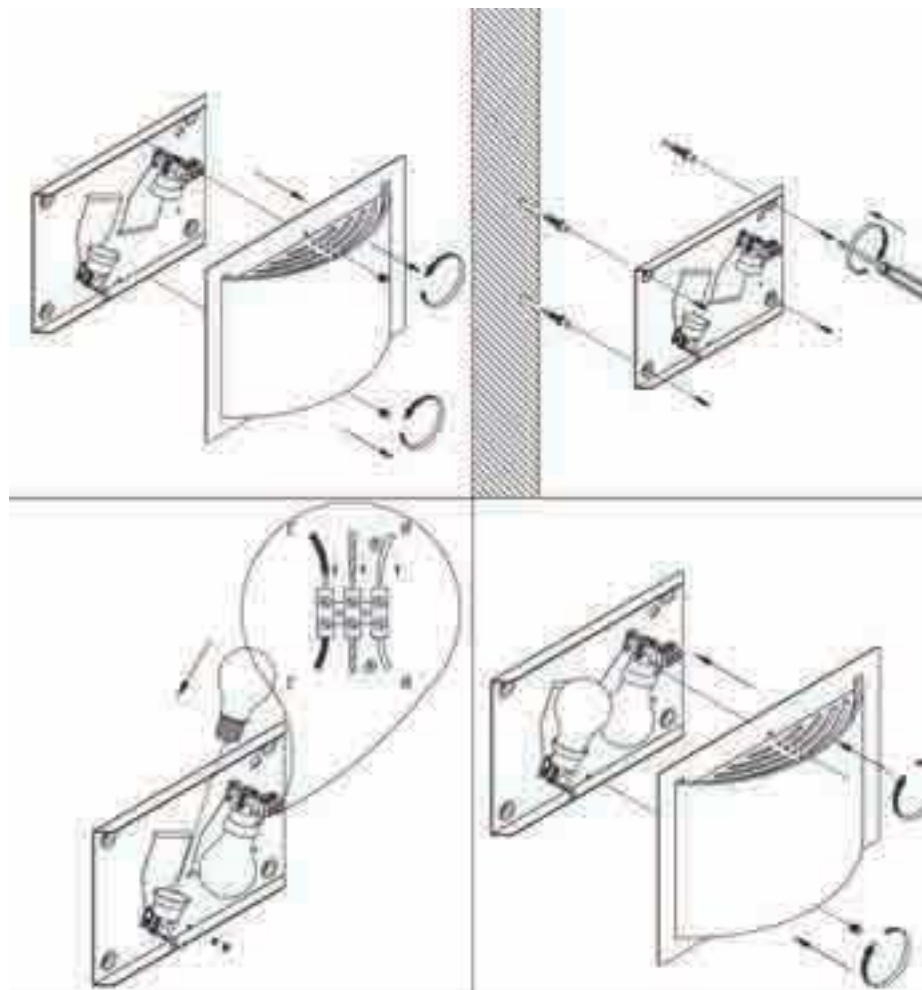

62987

62986

TECHNICAL FEATURES

ref. 62987 1 x E27 max.15W LED no incl.
ref. 62986 2 x E27 max.15W LED no incl.

**Together
we take care
of the planet**

Together we take care of the planet.

This is why we reduce paper consumption. Please refer to the safety, maintenance and warranty instructions at www.faro.es. If you cannot access it, call us at +34 937 723 965 or write to export@faro.es.