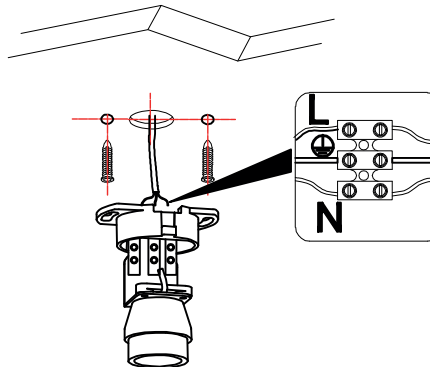

63268

1

2

3

4

63269

1

2

3

4

TECHNICAL FEATURES

1xGU10 MAX 8W LED no incl

100V-240V
~50Hz/60Hz

Together we take care of the planet