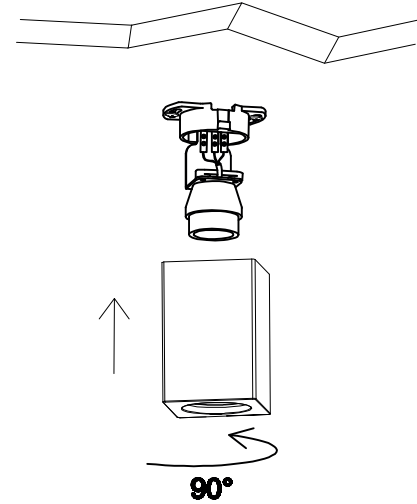

3

4

TECHNICAL FEATURES

1xGU10 MAX 8W LED no incl

100V-240V
~50Hz/60Hz

Together we take care of the planet

Together we take care of the planet.

This is why we reduce paper consumption. Please refer to the safety, maintenance and warranty instructions at www.faro.es. If you cannot access it, call us at +34 937 723 965 or write to export@faro.es.