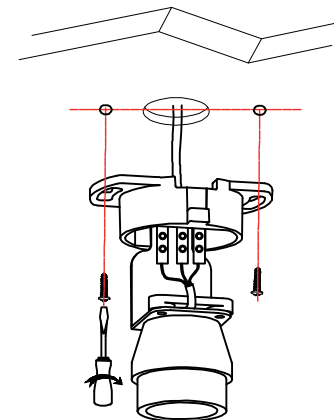

3

4

TECHNICAL FEATURES

1xGU10 MAX 8W LED no incl

100V-240V
~50Hz/60Hz

Together we take care of the planet

Together we take care of the planet.

This is why we reduce paper consumption. Please refer to the safety, maintenance and warranty instructions at www.faro.es. If you cannot access it, call us at +34 937 723 965 or write to export@faro.es.