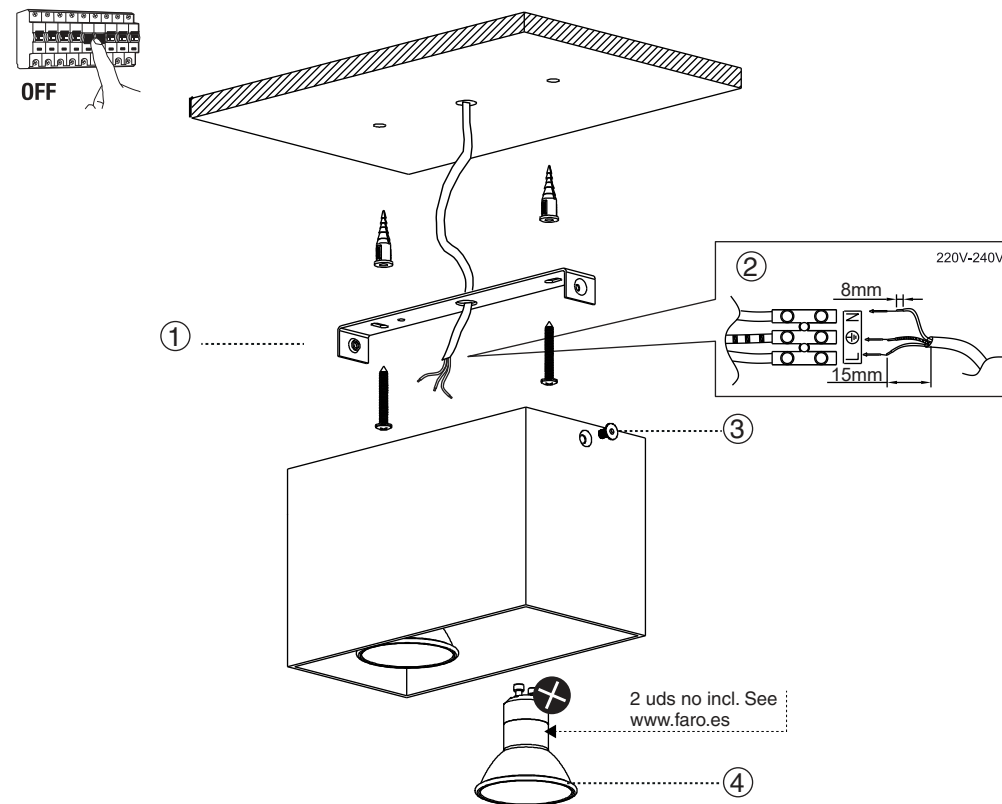

ref. 63270 white-blanco
ref. 63271 black-negro

ref. 63272 white-blanco
ref. 63273 black-negro

TECHNICAL FEATURES

GU10 MAX 8W LED no incl.

Together
we take care
of the planet

Together we take care of the planet.