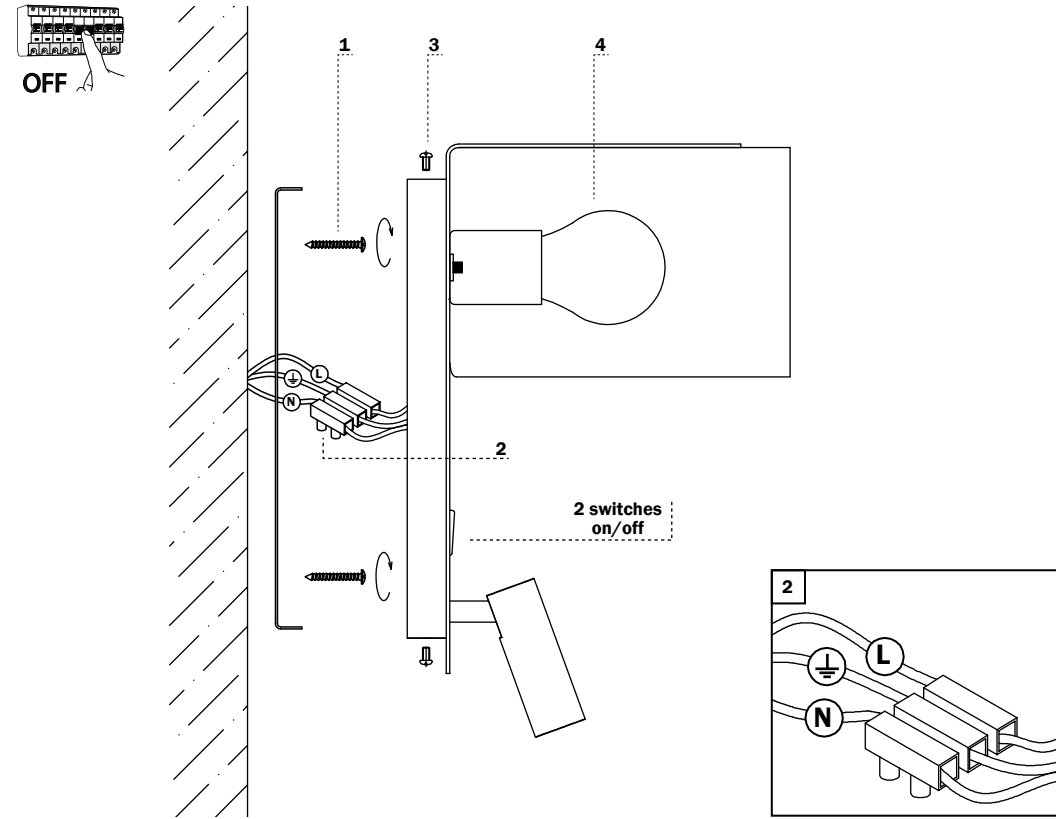

FOLD

ref. 64302 white
ref. 64303 black

LIGHT SOURCE - FUENTE DE LUZ

1 x E27 MAX 15W LED NO INCL

TECHNICAL FEATURES - CARACTERÍSTICAS TÉCNICAS

FOLD WITH READING LED

ref. 64304 white
ref. 64305 black

LIGHT SOURCE - FUENTE DE LUZ

1 x E27 MAX 15W LED NOT INCL
SMD LED 3W 3000K 200lm INCL

TECHNICAL FEATURES - CARACTERÍSTICAS TÉCNICAS