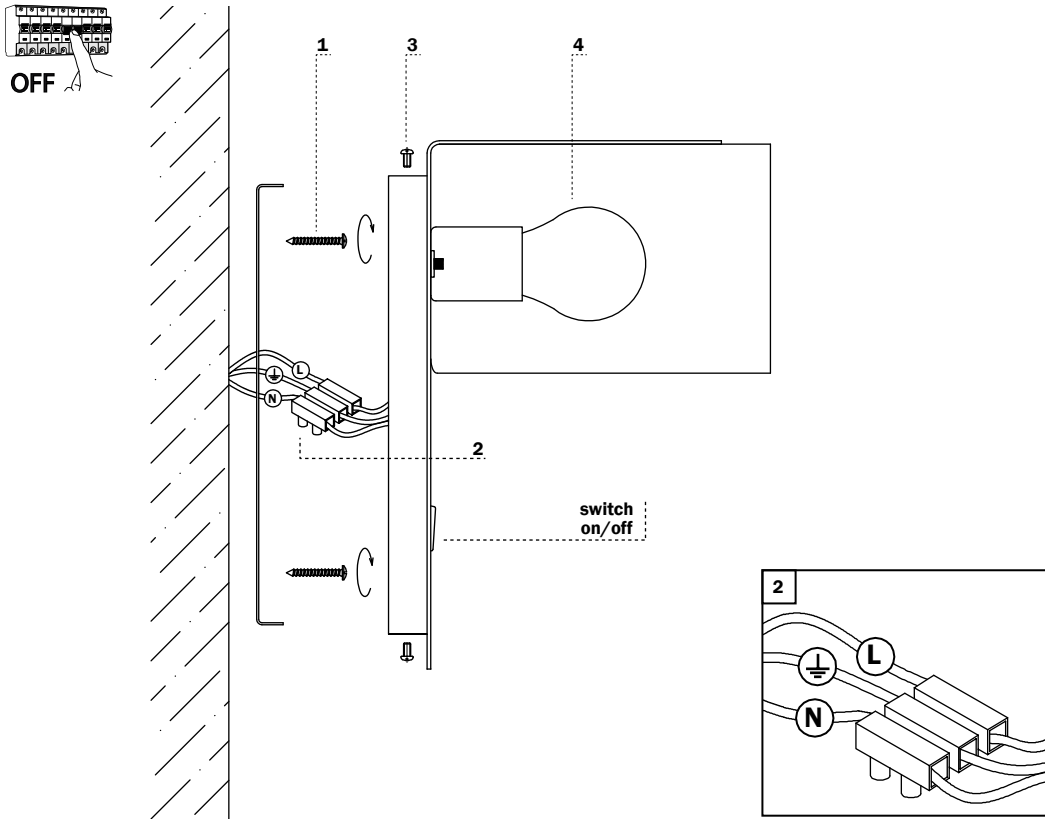

FOLD

ref. 64302 white
ref. 64303 black

LIGHT SOURCE - FUENTE DE LUZ

1 x E27 MAX 15W LED NO INCL

TECHNICAL FEATURES - CARACTERÍSTICAS TÉCNICAS

FOLD WITH READING LED

ref. 64304 white
ref. 64305 black

LIGHT SOURCE - FUENTE DE LUZ

1 x E27 MAX 15W LED NOT INCL
SMD LED 3W 3000K 200lm INCL

TECHNICAL FEATURES - CARACTERÍSTICAS TÉCNICAS