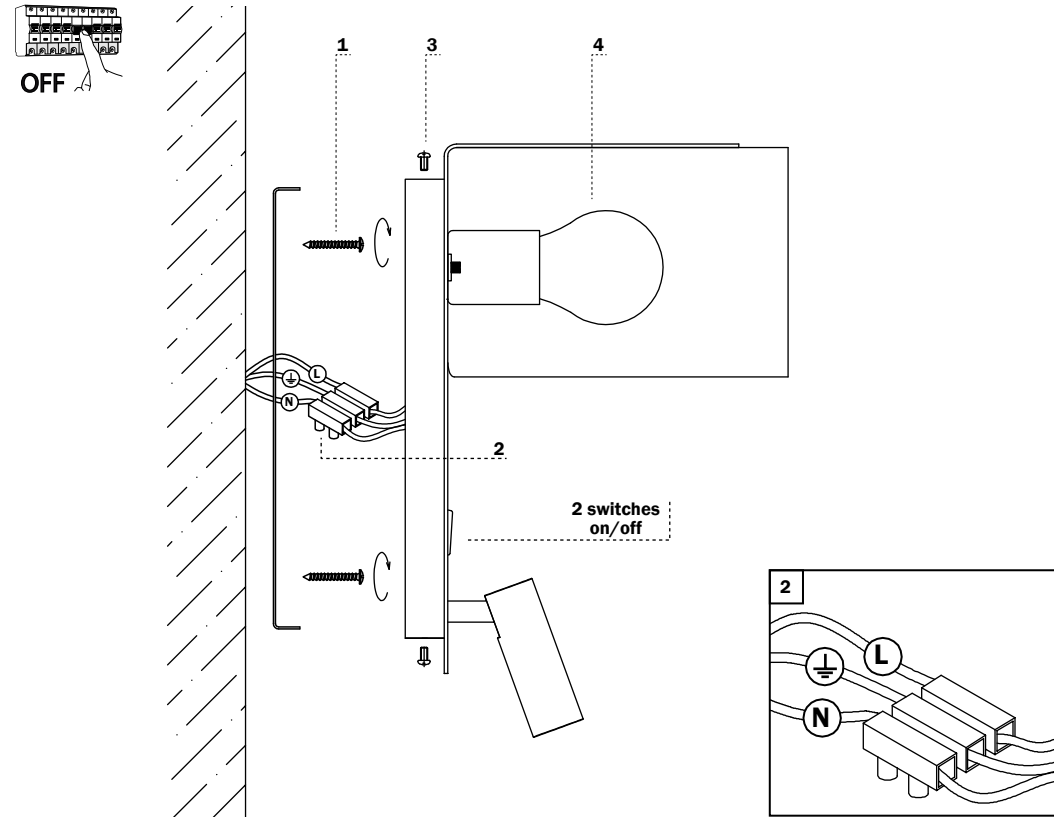

FOLD

ref. 64302 white
ref. 64303 black

LIGHT SOURCE - FUENTE DE LUZ

1 x E27 MAX 15W LED NO INCL

TECHNICAL FEATURES - CARACTERÍSTICAS TÉCNICAS

FOLD WITH READING LED

ref. 64304 white
ref. 64305 black

LIGHT SOURCE - FUENTE DE LUZ

1 x E27 MAX 15W LED NOT INCL
SMD LED 3W 3000K 200lm INCL

TECHNICAL FEATURES - CARACTERÍSTICAS TÉCNICAS