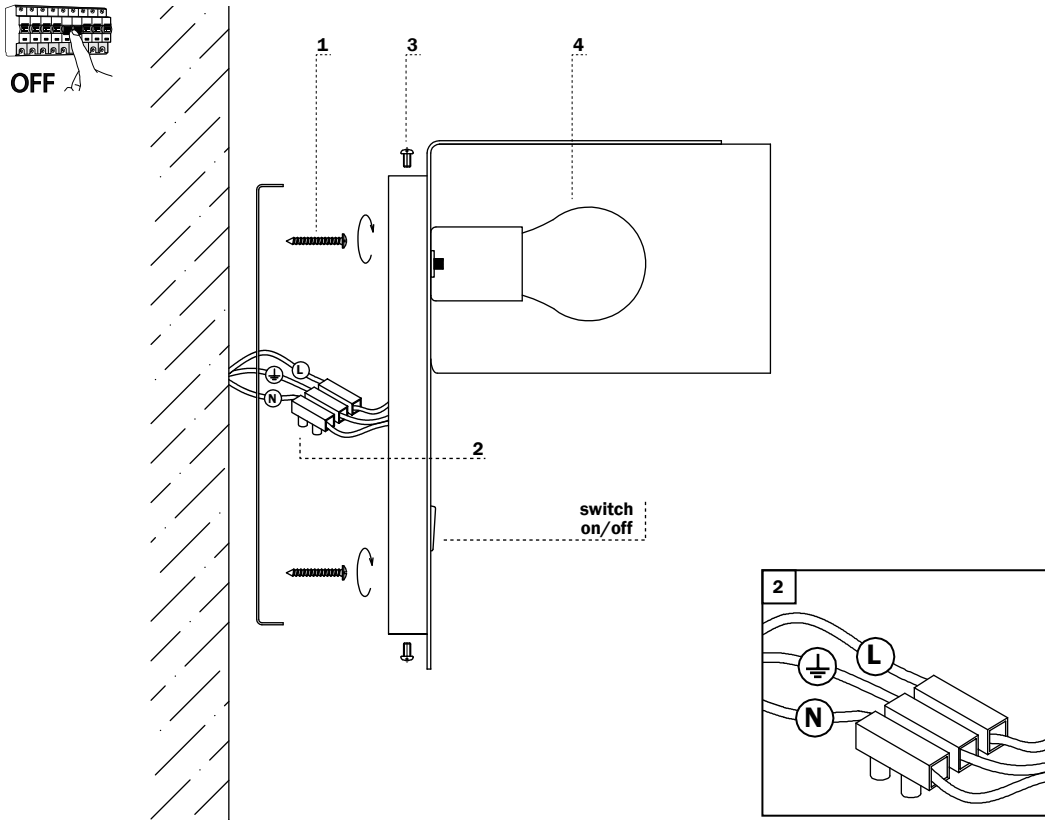

FOLD

ref. 64302 white
ref. 64303 black

LIGHT SOURCE - FUENTE DE LUZ

1 x E27 MAX 15W LED NO INCL

TECHNICAL FEATURES - CARACTERÍSTICAS TÉCNICAS

FOLD WITH READING LED

ref. 64304 white
ref. 64305 black

LIGHT SOURCE - FUENTE DE LUZ

1 x E27 MAX 15W LED NOT INCL
SMD LED 3W 3000K 200lm INCL

TECHNICAL FEATURES - CARACTERÍSTICAS TÉCNICAS