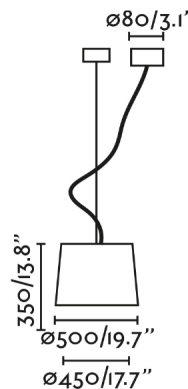

SAMBA is a collection of lamps for interior lighting designed by Faro Lab. This black wall lamp with beige ribbon shade is designed to illuminate bedrooms and living rooms. The cable has a turnbuckle, which allows the installation of the luminaire in displaced points. It is a good choice for hotels.

General characteristics

Fixation	Ceiling
Type	II
IP	20
voltage	100V-240V
Hertz	50/60Hz
Cable meters	1500mm
Tensioner included	Yes
Power	15W

Material

Body/Structure	Steel
Diffuser	Papyrus
Screen	Textile

Finish