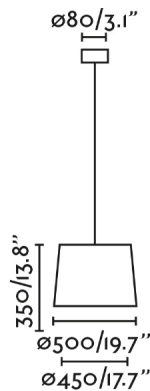

CONGA Black/beige pendant simple lamp by FARO LAB
Ref. 64315-55

CONGA is a collection of lamps for interior lighting designed by Faro Lab. This black pendant lamp with beige textile shade is designed to illuminate bedrooms and living rooms. It is a good choice for hotels.

General characteristics

Fixation	Ceiling
Type	II
IP	20
voltage	100V-240V
Hertz	50/60Hz
Cable meters	1700mm
Tensioner included	No
Power	15W

Material

Body/Structure	Steel
Diffuser	Papyrus
Screen	Textile

Finish