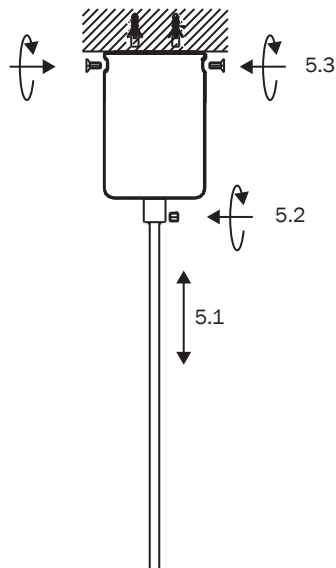

6

E27 max 15W LED not incl

LIGHT SOURCE - FUENTE DE LUZ

1 x E27 MAX 15W LED NO INCL.

100V-240V~50Hz/60Hz

1,8m

Together
we take care
of the planet

Together we take care of the planet.