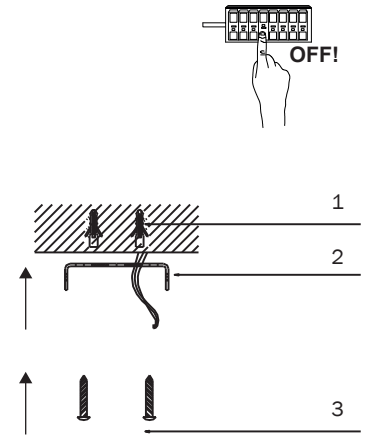

i

Ref. 64500

Ref. 64501

1

2

3

4

5

6

E27 max 15W LED not incl

LIGHT SOURCE - FUENTE DE LUZ

1 x E27 MAX 15W LED NO INCL.

100V-240V~50Hz/60Hz

1,8m