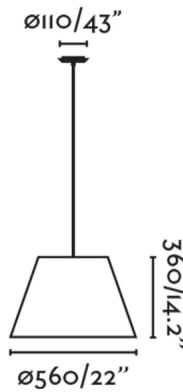

General characteristics

Fixation	Ceiling
Type	I
IP	20
voltage	100V-240V
Hertz	50/60Hz
Cable meters	2000mm
Power	15W

Material

Body/Structure	Steel
Screen	Rattan

Finish

Body/Structure	Black
Screen	Rattan

Lighting characteristics