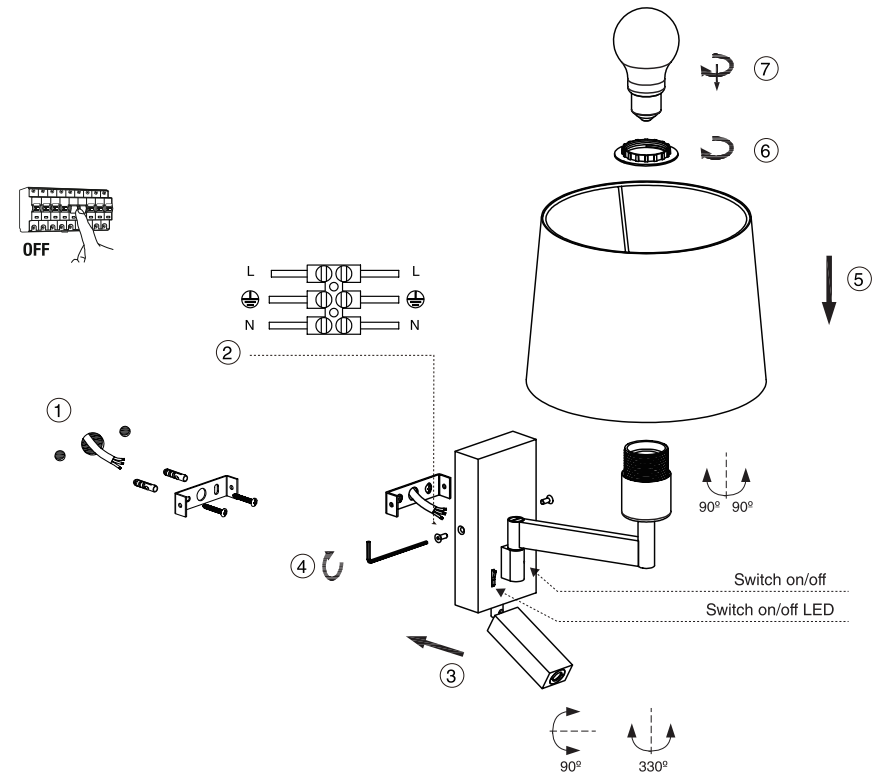

• information

68492-01 bronze+white/bronce+blanco	68493-01 chrome+white/cromo+blanco
68492-02 bronze+beige/bronce+beige	68493-02 chrome+beige/cromo+beige
68492-03 bronze+black/bronce+black	68493-03 chrome+black/cromo+black

LED E This product contains a light source of energy efficiency class E
Este producto contiene una fuente luminosa de la clase eficiencia energética E