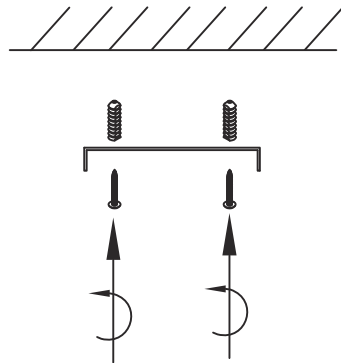

1.

2.

5.

3.

4.

TECHNICAL FEATURES

1 x E27 max.15W LED no incl.

**Together
we take care
of the planet**