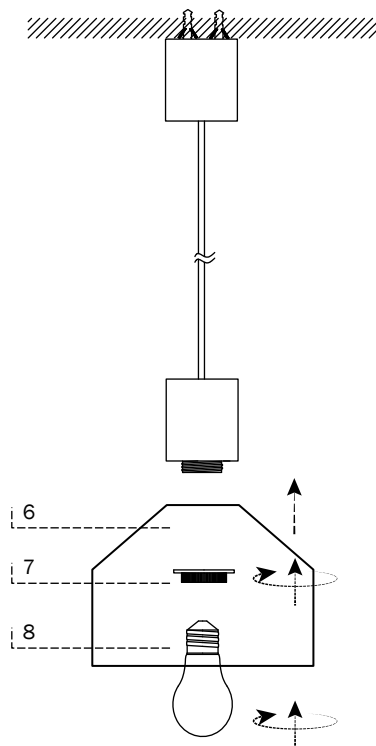

KOMBO

○ ref. 68593-1L
○ ref. 68594-1L

○ ref. 68591-1L
○ ref. 68592-1L

○ ref. 68595-1L
○ ref. 68596-1L
○ ref. 68597-1L

TECHNICAL FEATURES

1 X E27 MAX 15W LED no incl.

Together
we take care
of the planet

Together we take care of the planet. This is why we reduce paper consumption. Please refer to the safety, maintenance and warranty instructions at www.faro.es. If you cannot access it, call us at +34 937 723 965 or write to export@faro.es.