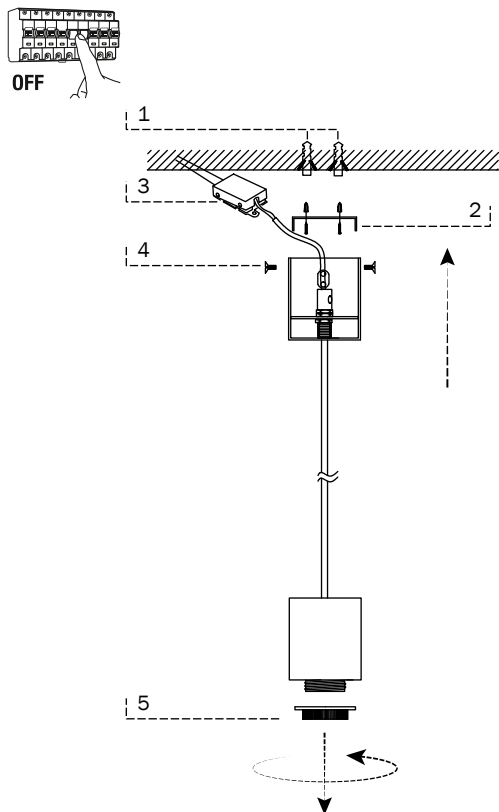

KOMBO

○ ref. 68593-1L
○ ref. 68594-1L

○ ref. 68591-1L
○ ref. 68592-1L

○ ref. 68595-1L
○ ref. 68596-1L
○ ref. 68597-1L

TECHNICAL FEATURES

1 X E27 MAX 15W LED no incl.

Together
we take care
of the planet

Together we take care of the planet. This is why we reduce paper consumption. Please refer to the safety, maintenance and warranty instructions at www.faro.es. If you cannot access it, call us at +34 937 723 965 or write to export@faro.es.