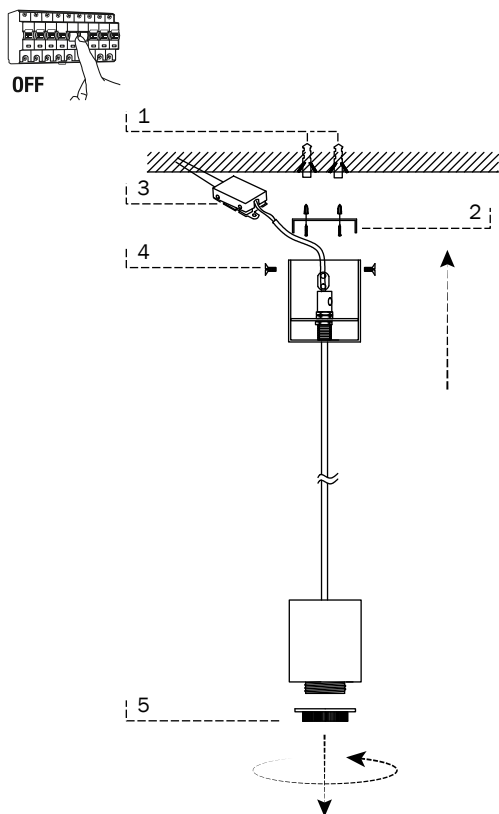

KOMBO

○ ref. 68593-1L
○ ref. 68594-1L

○ ref. 68591-1L
○ ref. 68592-1L

○ ref. 68595-1L
○ ref. 68596-1L
○ ref. 68597-1L

TECHNICAL FEATURES

1 X E27 MAX 15W LED no incl.

Together
we take care
of the planet

Together we take care of the planet. This is why we reduce paper consumption. Please refer to the safety, maintenance and warranty instructions at www.faro.es. If you cannot access it, call us at +34 937 723 965 or write to export@faro.es.