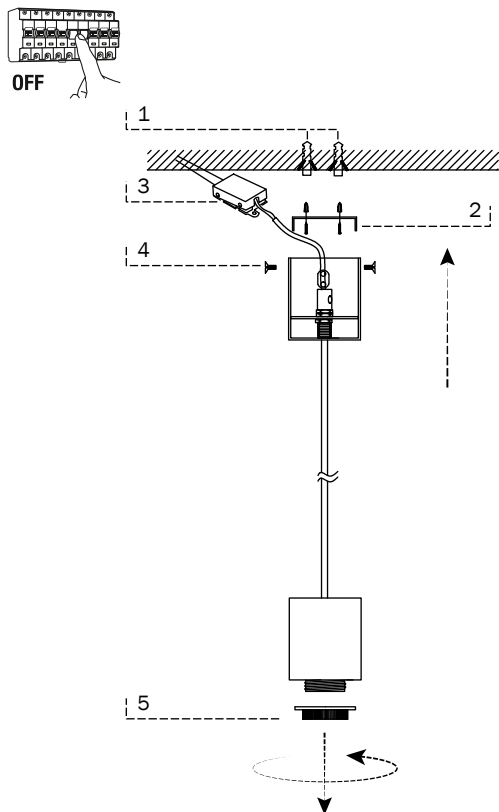

KOMBO

- ref. 68593-1L
- ref. 68594-1L

- ref. 68591-1L
- ref. 68592-1L

- ref. 68595-1L
- ref. 68596-1L
- ref. 68597-1L

TECHNICAL FEATURES

1 X E27 MAX 15W LED no incl.

Together
we take care
of the planet

Together we take care of the planet. This is why we reduce paper consumption. Please refer to the safety, maintenance and warranty instructions at www.faro.es. If you cannot access it, call us at +34 937 723 965 or write to export@faro.es.