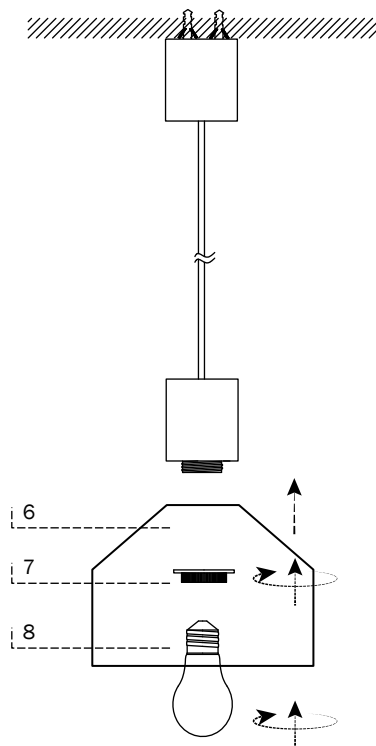

KOMBO

- ref. 68593-1L
- ref. 68594-1L

- ref. 68591-1L
- ref. 68592-1L

- ref. 68595-1L
- ref. 68596-1L
- ref. 68597-1L

TECHNICAL FEATURES

1 X E27 MAX 15W LED no incl.

Together
we take care
of the planet

Together we take care of the planet. This is why we reduce paper consumption. Please refer to the safety, maintenance and warranty instructions at www.faro.es. If you cannot access it, call us at +34 937 723 965 or write to export@faro.es.