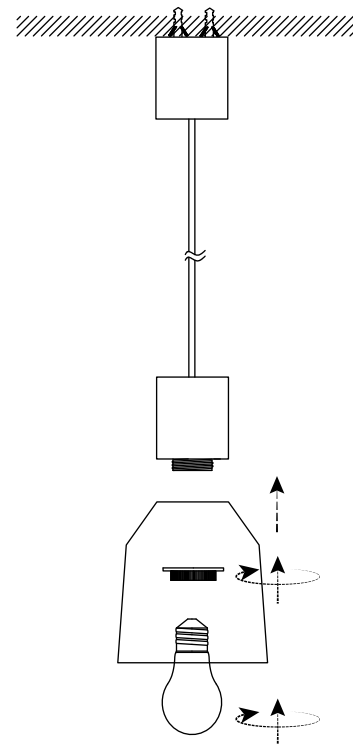

KOMBO

- ref. 68593-1L
- ref. 68594-1L

- ref. 68591-1L
- ref. 68592-1L

- ref. 68595-1L
- ref. 68596-1L
- ref. 68597-1L

TECHNICAL FEATURES

1 X E27 MAX 15W LED no incl.

Together
we take care
of the planet

Together we take care of the planet. This is why we reduce paper consumption. Please refer to the safety, maintenance and warranty instructions at www.faro.es. If you cannot access it, call us at +34 937 723 965 or write to export@faro.es.