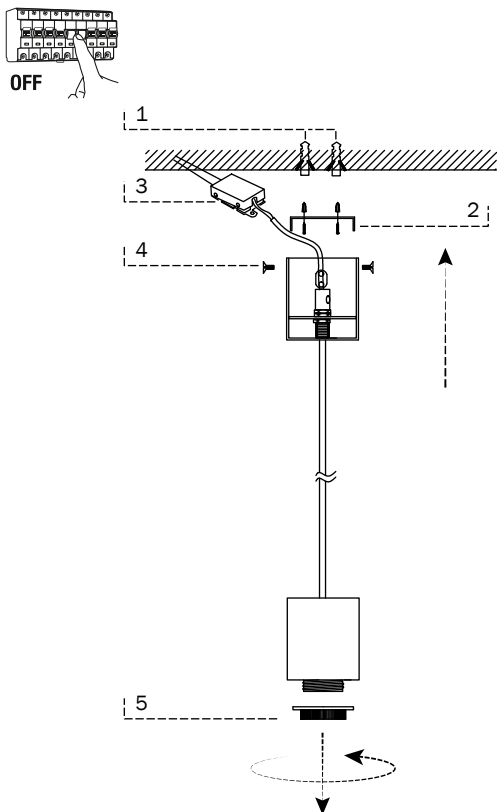

KOMBO

- ref. 68593-1L
- ref. 68594-1L

- ref. 68591-1L
- ref. 68592-1L

- ref. 68595-1L
- ref. 68596-1L
- ref. 68597-1L

TECHNICAL FEATURES

1 X E27 MAX 15W LED no incl.

Together
we take care
of the planet

Together we take care of the planet. This is why we reduce paper consumption. Please refer to the safety, maintenance and warranty instructions at www.faro.es. If you cannot access it, call us at +34 937 723 965 or write to export@faro.es.