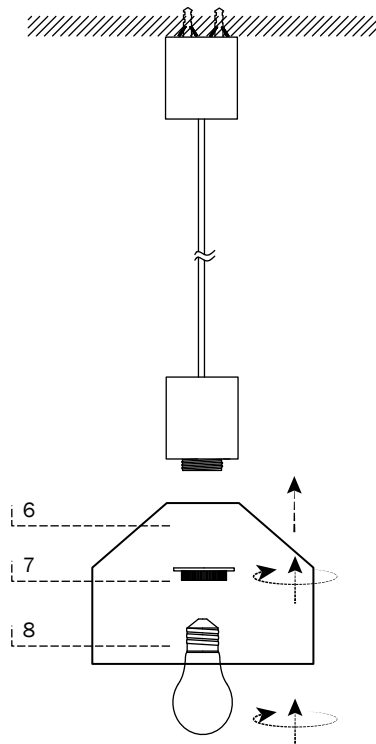

KOMBO

- ref. 68593-1L
- ref. 68594-1L

- ref. 68591-1L
- ref. 68592-1L

- ref. 68595-1L
- ref. 68596-1L
- ref. 68597-1L

TECHNICAL FEATURES

1 X E27 MAX 15W LED no incl.

Together
we take care
of the planet

Together we take care of the planet. This is why we reduce paper consumption. Please refer to the safety, maintenance and warranty instructions at www.faro.es. If you cannot access it, call us at +34 937 723 965 or write to export@faro.es.