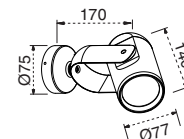

TECHNICAL FEATURES

COB LED 13W 3000K 750Lm 38° incl.

				100-240 V~	50/60 Hz
	LED			COB LED	UK CA
CE	EAC				RECYCLE

○ ref. 70035

Kg 0,80kg
lb 1,76lb

○ ref. 70036

Kg 0,96kg
lb 2,11lb

ⓘ Este producto contiene una fuente luminosa de la clase eficiencia energética E
This product contains a light source of energy efficiency class E