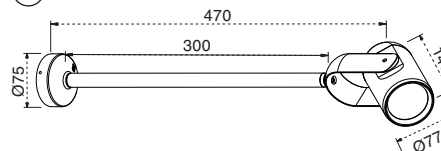

TECHNICAL FEATURES

COB LED 13W 3000K 750Lm 38° incl.

				100-240 V~	50/60 Hz
	LED			COB LED	UK CA
CE	EAC				RECYCLE

○ ref. 70035

Kg 0,80kg
lb 1,76lb

○ ref. 70036

Kg 0,96kg
lb 2,11lb

ⓘ Este producto contiene una fuente luminosa de la clase eficiencia energética E
This product contains a light source of energy efficiency class E