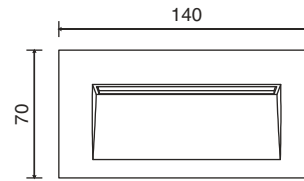

Ref. 70146

80mm
75mm

Ref. 70147

125mm
58mm

Ref. 70148

128mm
112mm

TECHNICAL FEATURES

Ref. 70146 SMD LED 1,5W 3000K 30 Lm INCL.