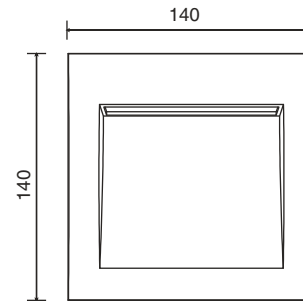

Ref. 70146

80mm
75mm

Ref. 70147

125mm
58mm

Ref. 70148

128mm
112mm

TECHNICAL FEATURES

Ref. 70146 SMD LED 1,5W 3000K 30 Lm INCL.