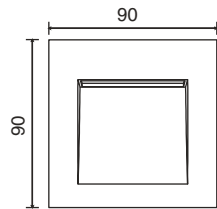

Ref. 70146

80mm
75mm

Ref. 70147

125mm
58mm

Ref. 70148

128mm
112mm

TECHNICAL FEATURES

Ref. 70146 SMD LED 1,5W 3000K 30 Lm INCL.