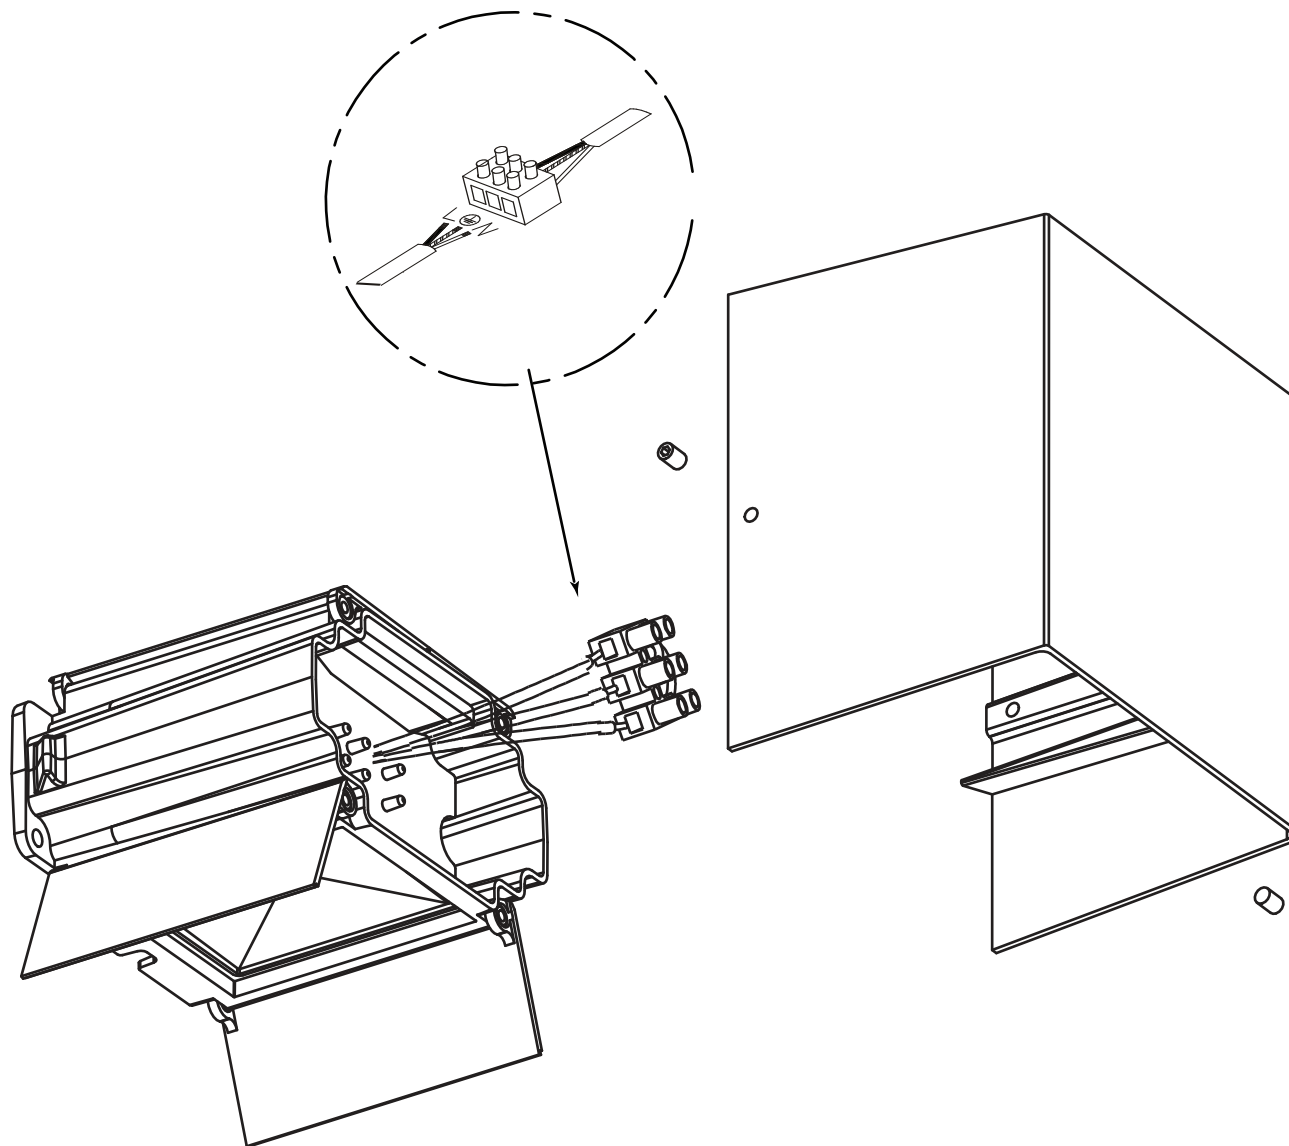

OFF

TECHNICAL FEATURES

SMD LED 2x3W 3000K 2x95Lm incl.

Together we take care of the planet

Together
we take care
of the planet

Together we take care of the planet. This is why we reduce paper consumption. Please refer to the safety, maintenance and warranty instructions at www.faro.es. If you cannot access it, call us at +34 937 723 965 or write to export@faro.es.