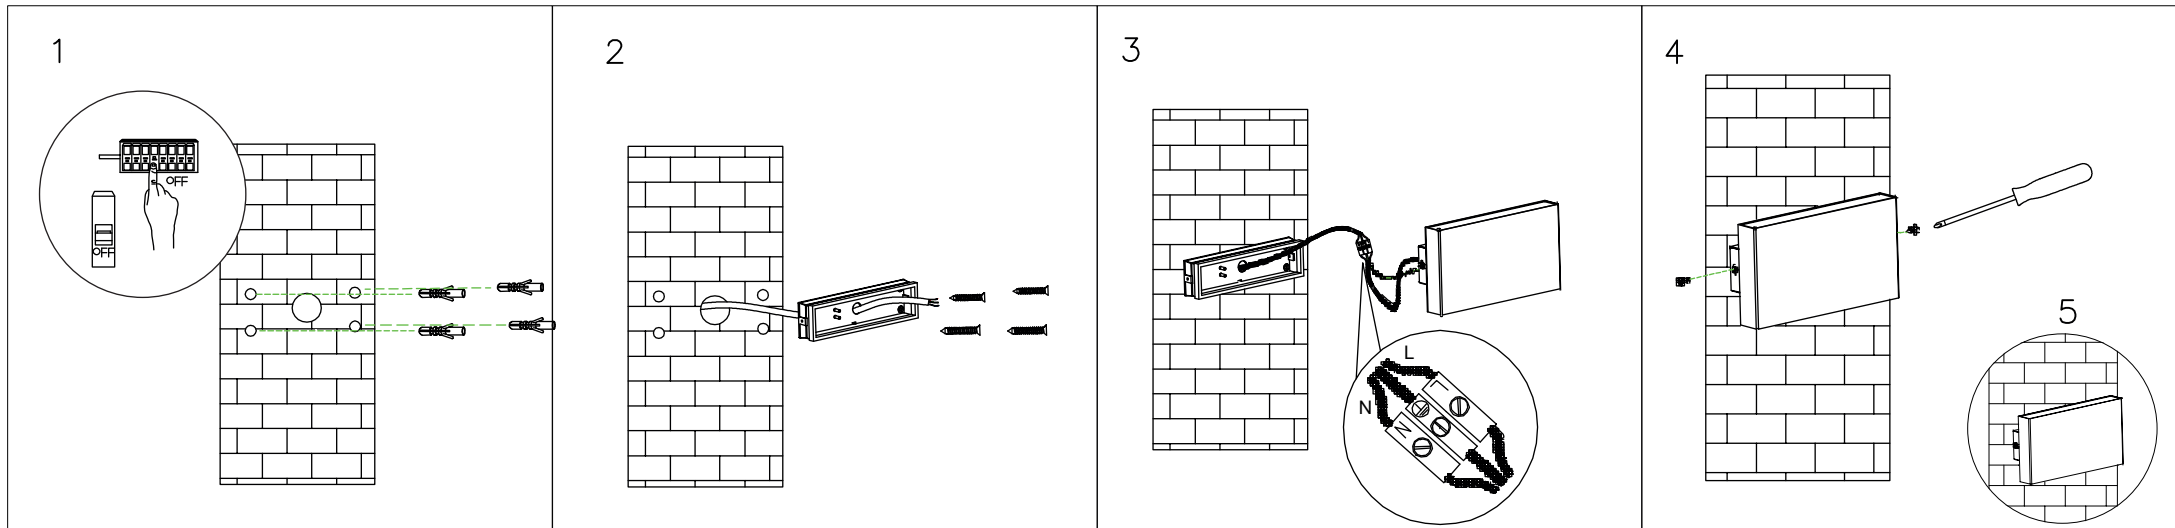

KAULA

ref. 70406

ref. 70405

IP44

This product contains a light source of energy efficiency class G
Este producto contiene una fuente luminosa de la clase eficiencia energética G

Together we take care of the planet