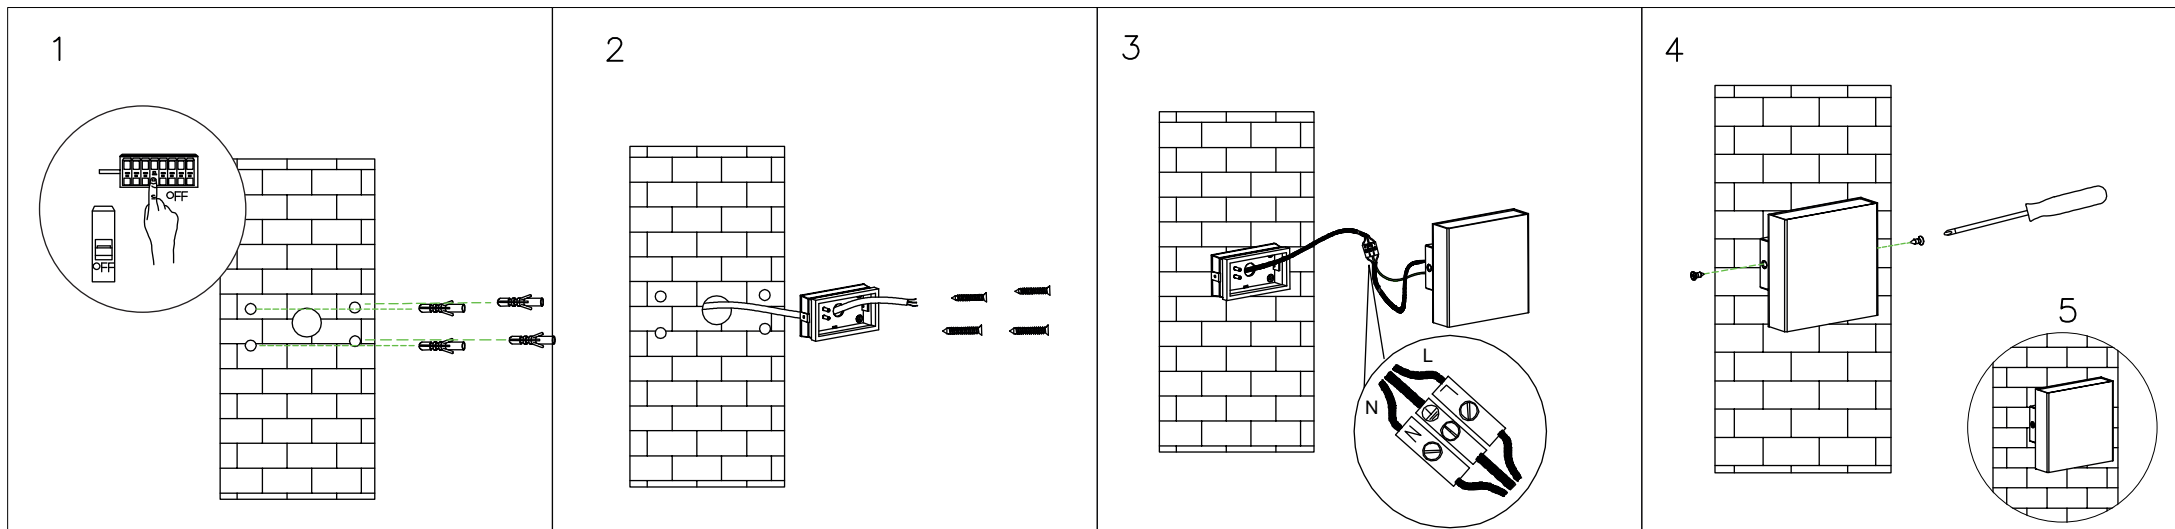

KAULA

ref. 70406

ref. 70405

IP44

This product contains a light source of energy efficiency class G
Este producto contiene una fuente luminosa de la clase eficiencia energética G

Together we take care of the planet