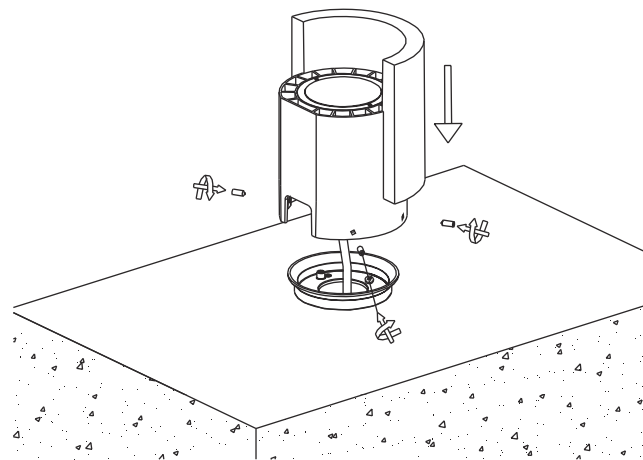

1

2

3

4

5

6

TECHNICAL FEATURES

COB LED 16W 3000K 690Lm 36° INCL.