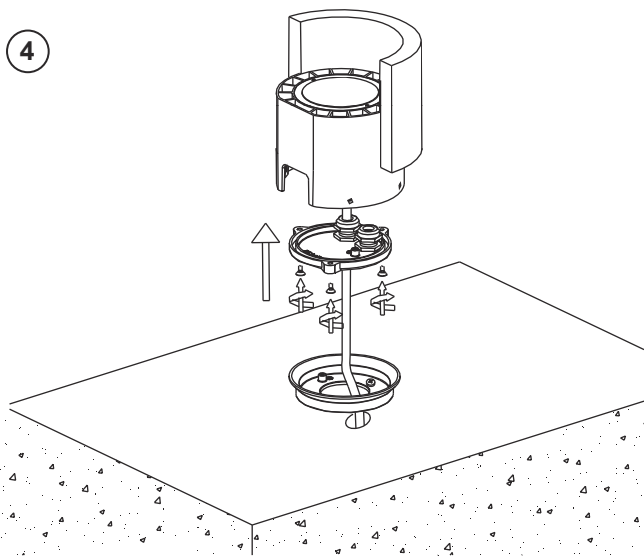

1

2

3

4

5

6

TECHNICAL FEATURES

COB LED 16W 3000K 690Lm 36° INCL.