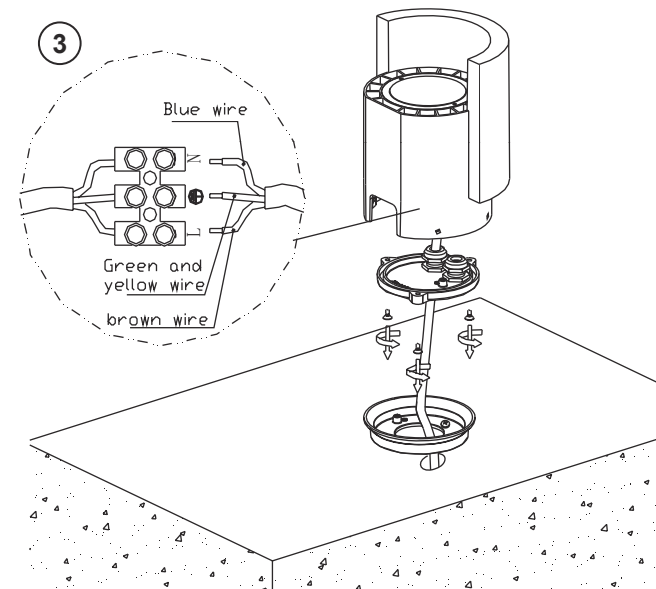

1

2

3

4

5

6

TECHNICAL FEATURES

COB LED 16W 3000K 690Lm 36° INCL.