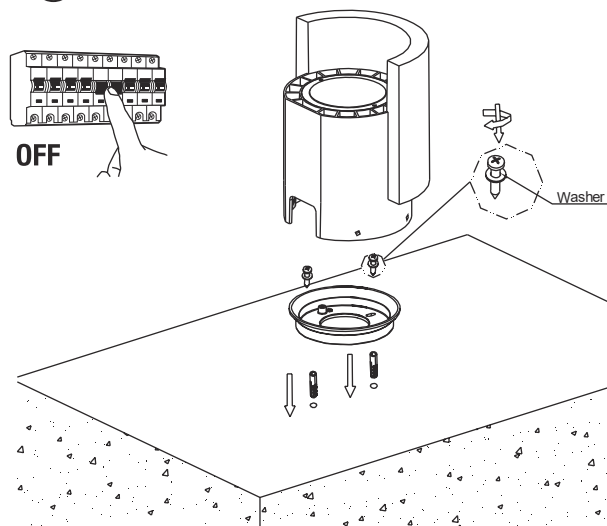

1

2

3

4

5

6

TECHNICAL FEATURES

COB LED 16W 3000K 690Lm 36° INCL.