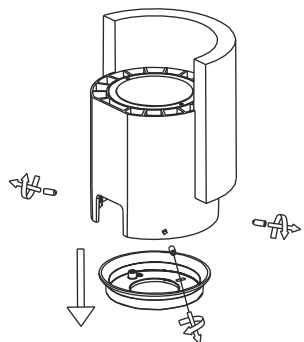

1

2

3

4

5

6

TECHNICAL FEATURES

COB LED 16W 3000K 690Lm 36° INCL.