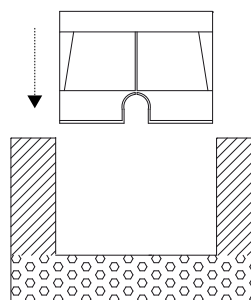

This product contains a light source of energy efficiency class E.
Este producto contiene una fuente luminosa de la clase eficiencia energética E.

IP67
IK08

Recessed
box **INCL**

2000Kg
19613N

1m
H05RN-F
2x0,75mm2-Tz

Available environment
temperature
-20°~40°C

Stainless
Steel
316

Together
we take care
of the planet