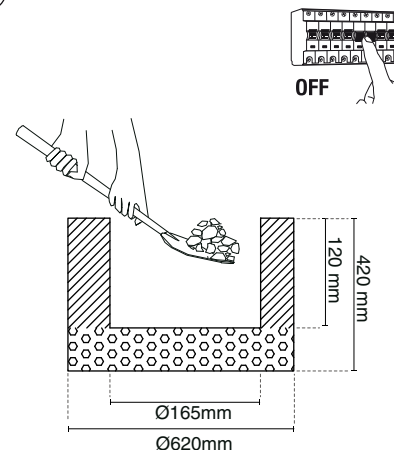

Min IP65 wiring connection box NOT INCLUDED. The installation may need the intervention of a qualified person. The block of connection must comply EN 60998-2-1 or EN 60998-2-2. The block of connection: MAX 10A