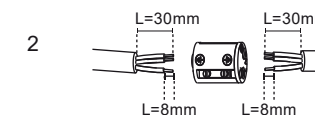

This product contains a light source of energy efficiency class E.
Este producto contiene una fuente luminosa de la clase eficiencia energética E.

IP67
IK08

Recessed
box **INCL**

2000Kg
19613N

1m
H05RN-F
2x0,75mm2-Tz

Available environment
temperature
-20°~40°C

Stainless
Steel
316

Together
we take care
of the planet