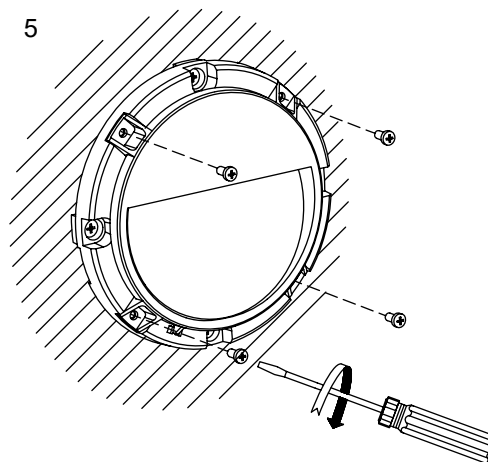

2

3

4

5

6

TECHNICAL FEATURES

LED 4W 3000K

IP65