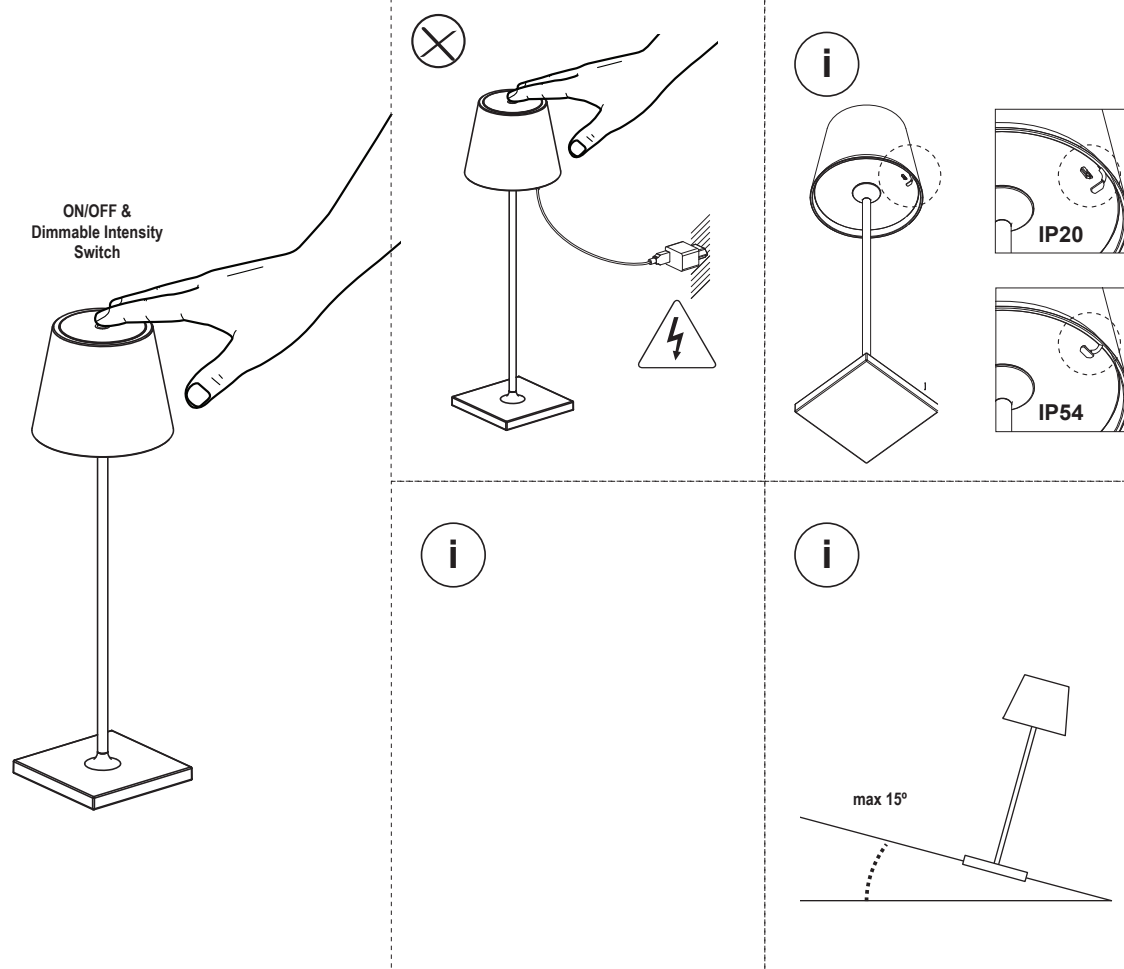

TOC LED

	LED	LED E	This product contains a light source of energy efficiency class E Este producto contiene una fuente luminosa de la clase eficiencia energética E									Together we take care of the planet
	Max 9hr	Built-in Rechargeable Lithium Battery Non-replaceable	Battery Capacity 18650 / 2200mAh*2	Operating voltage DC 3.7V								