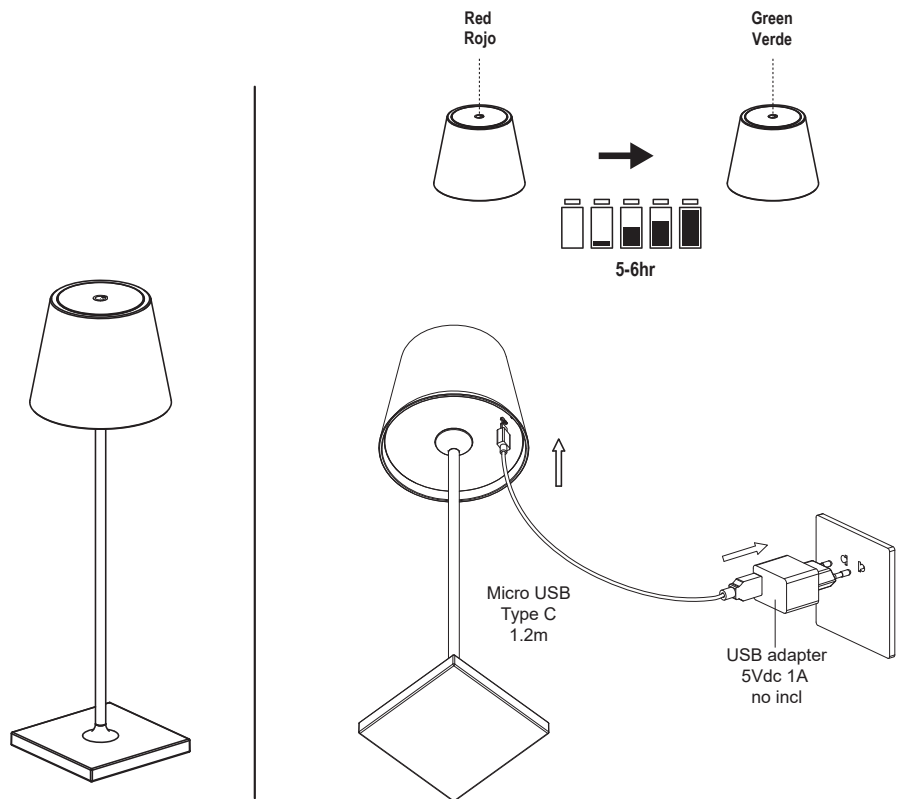

TOC LED

	LED	LED E	This product contains a light source of energy efficiency class E Este producto contiene una fuente luminosa de la clase eficiencia energética E									Together we take care of the planet
	Max 9hr	Built-in Rechargeable Lithium Battery Non-replaceable	Battery Capacity 18650 / 2200mAh*2	Operating voltage DC 3.7V								