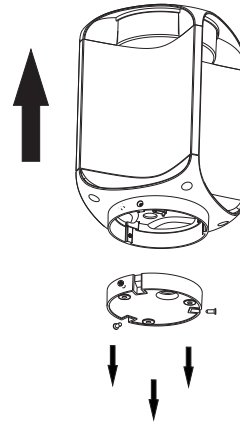

GERMAN
DESIGN
AWARD
WINNER
2018

ref. 71214
H.560

ref. 71213
H.260

You will need

1

OFF

2

3

4

5

L= Brown or Red
N= Blue
⊕=Green/Yellow

6

7

8

ON

IP65
IK06