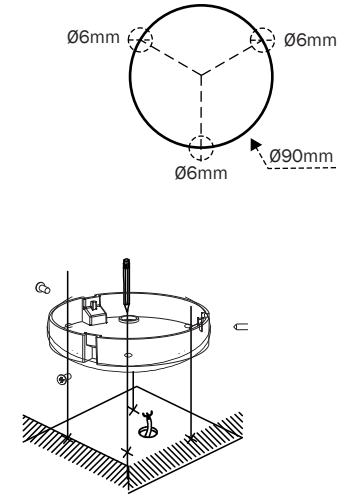

GERMAN
DESIGN
AWARD
WINNER
2018

ref. 71214
H.560

ref. 71213
H.260

You will need

1

OFF

2

3

4

5

L= Brown or Red
N= Blue
⊕=Green/Yellow

6

7

8

ON

IP65
IK06