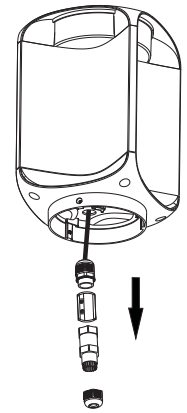

GERMAN
DESIGN
AWARD
WINNER
2018

ref. 71214
H.560

ref. 71213
H.260

You will need

1

OFF

2

3

4

5

L= Brown or Red
N= Blue
⊕=Green/Yellow

6

7

8

ON

IP65
IK06