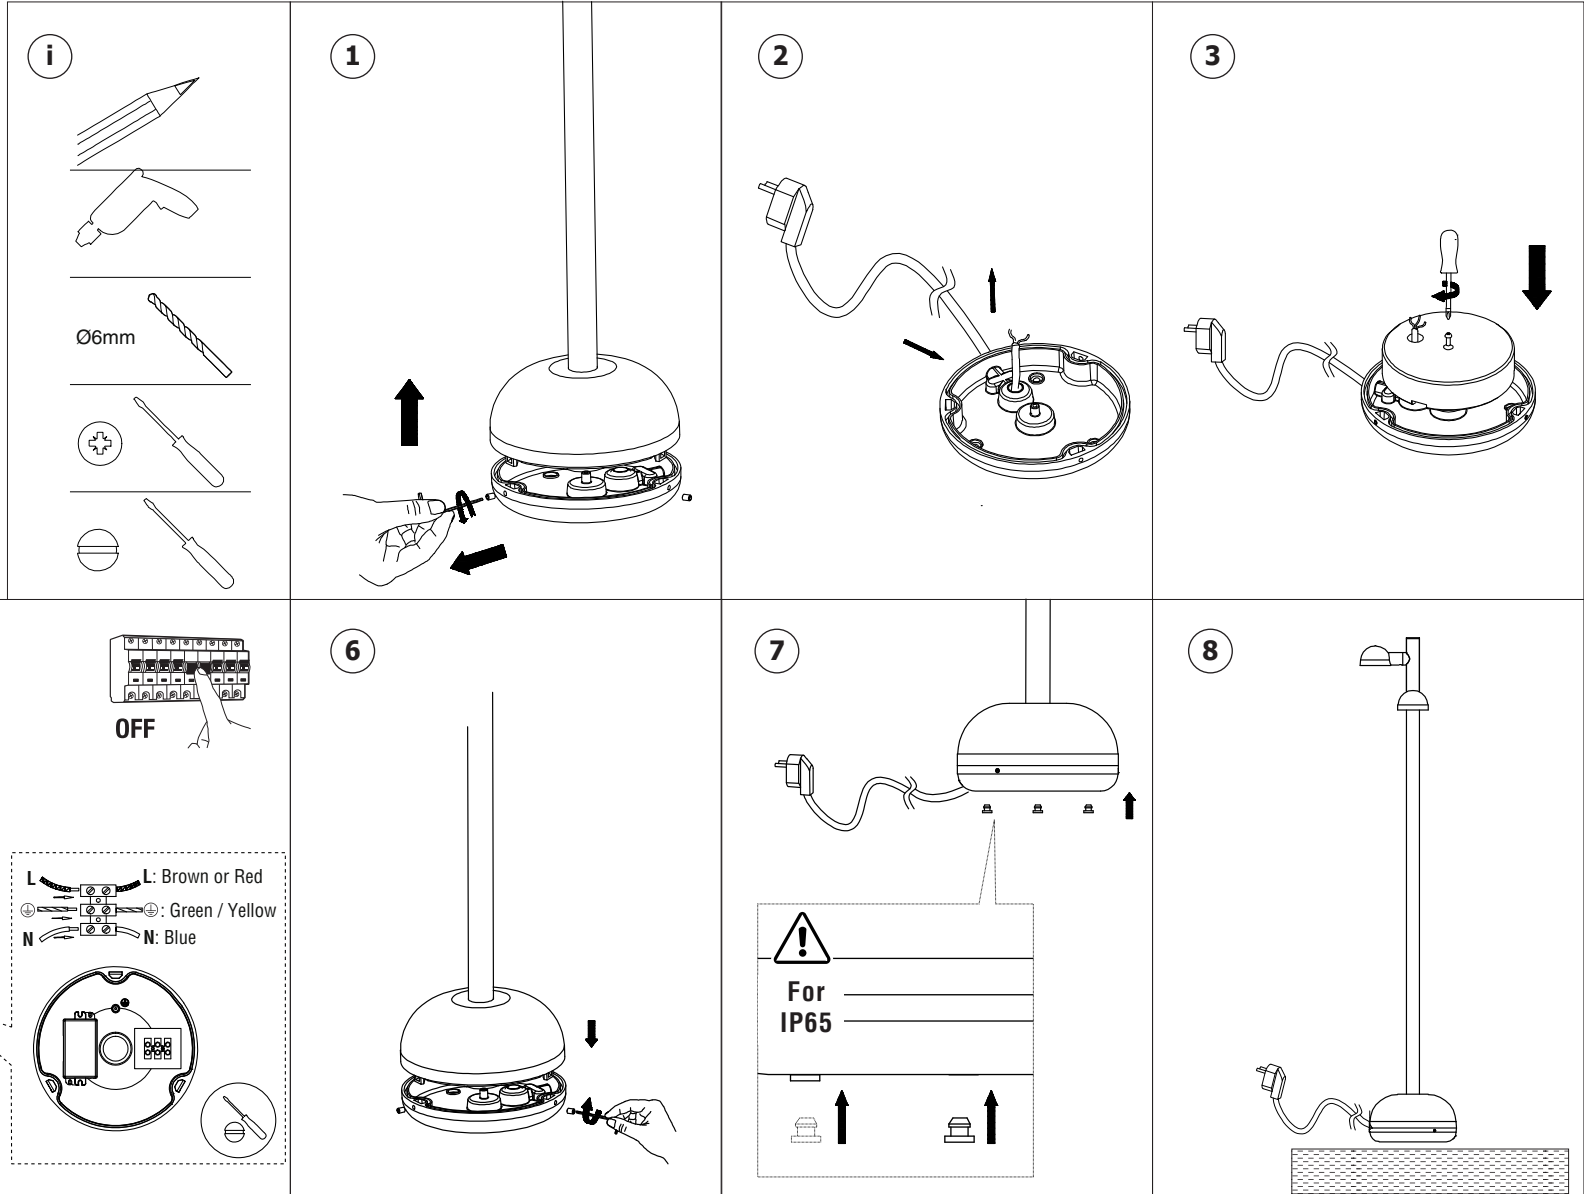

reddot winner 2021
lighting design

BROT

Ref. 71256

TECHNICAL FEATURES

SMD 14W 2700K 620lm CRI>80

Together
we take care
of the planet

Together we take care of the planet.

This is why we reduce paper consumption. Please refer to the safety, maintenance and warranty instructions at www.faro.es. If you cannot access it, call us at +34 937 723 965 or write to export@faro.es.